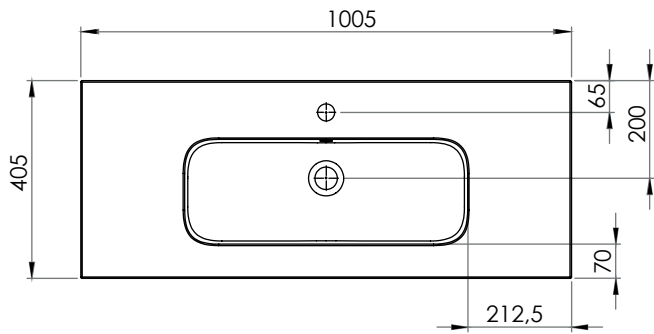

SPRING BLUSH

Spring Blush 100