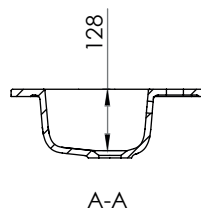

SPRING BLUSH

Characteristic

- Casted marble
- Glossy white
- Overflow

Washbasin	Article Nr.	WxDxH (cm)	Height Inner Basin (cm)	Tap Holes	Sinks	Weight (kg)
Spring Blush 60	F70089	60,5x40,5x1,5	12,8	1	1	12
Spring Blush 80	F70090	80,5x40,5x1,5	12,8	1	1	14
Spring Blush 100	F70091	100,5x40,5x1,5	12,8	1	1	16
Spring Blush 120	F70093	120,5x40,1,5x8	12,8	1	1	18

* For tolerances, view casted marble washbasin quality control sheet.

Spring Blush 60

Spring Blush 80

Spring Blush 100

Spring Blush 120

Data subject to change

SPRING BLUSH

Spring Blush 60