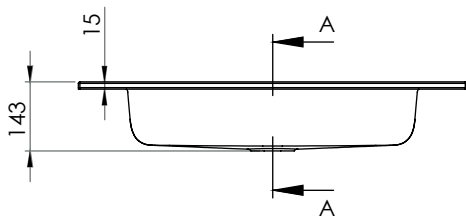

SPRING BLUSH

Characteristic

- Casted marble
- Glossy white
- Overflow

Washbasin	Article Nr.	WxDxH (cm)	Height Inner Basin (cm)	Tap Holes	Sinks	Weight (kg)
Spring Blush 60	F70089	60,5x40,5x1,5	12,8	1	1	12
Spring Blush 80	F70090	80,5x40,5x1,5	12,8	1	1	14
Spring Blush 100	F70091	100,5x40,5x1,5	12,8	1	1	16
Spring Blush 120	F70093	120,5x40,1,5x8	12,8	1	1	18

* For tolerances, view casted marble washbasin quality control sheet.

Spring Blush 60

Spring Blush 80

Spring Blush 100

Spring Blush 120

Data subject to change

SPRING BLUSH

Spring Blush 60

Spring Blush 80

Data subject to change

SPRING BLUSH

Spring Blush 100

Spring Blush 120

Data subject to change