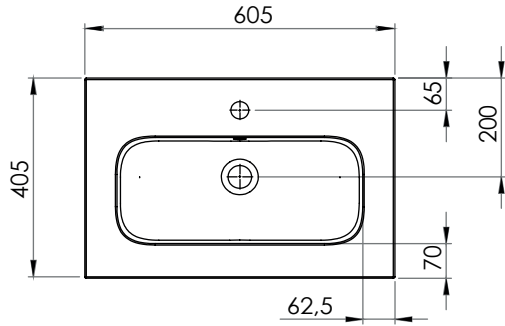

SPRING BLUSH

Characteristic

- Casted marble
- Glossy white
- Overflow

Washbasin	Article Nr.	WxDxH (cm)	Height Inner Basin (cm)	Tap Holes	Sinks	Weight (kg)
Spring Blush 60	F70089	60,5x40,5x1,5	12,8	1	1	12
Spring Blush 80	F70090	80,5x40,5x1,5	12,8	1	1	14
Spring Blush 100	F70091	100,5x40,5x1,5	12,8	1	1	16
Spring Blush 120	F70093	120,5x40,1,5x8	12,8	1	1	18

* For tolerances, view casted marble washbasin quality control sheet.

Spring Blush 60

Spring Blush 80

Spring Blush 100

Spring Blush 120

Data subject to change

SPRING BLUSH

Spring Blush 60