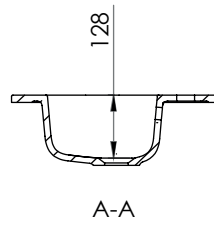

SPRING BLUSH

Characteristic

- Casted marble
- Glossy white
- Overflow

Washbasin	Article Nr.	WxDxH (cm)	Height Inner Basin (cm)	Tap Holes	Sinks	Weight (kg)
Spring Blush 60	F70089	60,5x40,5x1,5	12,8	1	1	12
Spring Blush 80	F70090	80,5x40,5x1,5	12,8	1	1	14
Spring Blush 100	F70091	100,5x40,5x1,5	12,8	1	1	16
Spring Blush 120	F70093	120,5x40,1,5x8	12,8	1	1	18

* For tolerances, view casted marble washbasin quality control sheet.

Spring Blush 60

Spring Blush 80

Spring Blush 100

Spring Blush 120

Data subject to change

SPRING BLUSH

Spring Blush 60