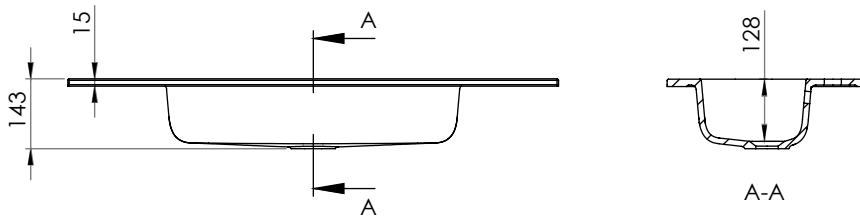

Spring Blush 120