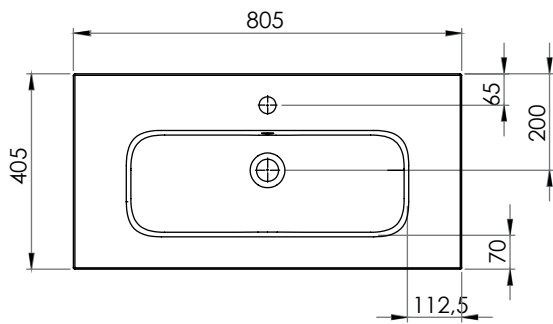

SPRING BLUSH

Characteristic

- Casted marble
- Glossy white
- Overflow

Washbasin	Article Nr.	WxDxH (cm)	Height Inner Basin (cm)	Tap Holes	Sinks	Weight (kg)
Spring Blush 60	F70089	60,5x40,5x1,5	12,8	1	1	12
Spring Blush 80	F70090	80,5x40,5x1,5	12,8	1	1	14
Spring Blush 100	F70091	100,5x40,5x1,5	12,8	1	1	16
Spring Blush 120	F70093	120,5x40,1,5x8	12,8	1	1	18

* For tolerances, view casted marble washbasin quality control sheet.

Spring Blush 60

Spring Blush 80

Spring Blush 100

Spring Blush 120

Data subject to change

SPRING BLUSH

Spring Blush 60