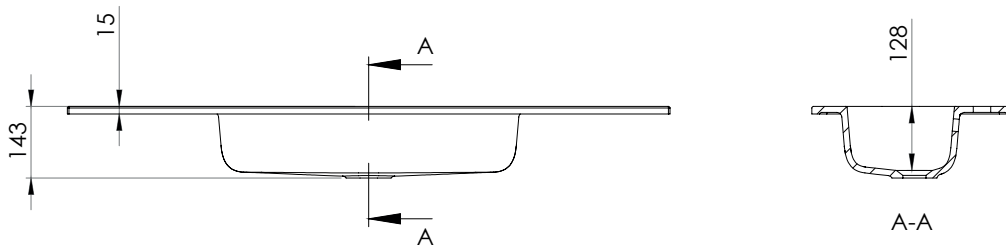

SPRING BLUSH

Characteristic

- Casted marble
- Glossy white
- Overflow

Washbasin	Article Nr.	WxDxH (cm)	Height Inner Basin (cm)	Tap Holes	Sinks	Weight (kg)
Spring Blush 60	F70089	60,5x40,5x1,5	12,8	1	1	12
Spring Blush 80	F70090	80,5x40,5x1,5	12,8	1	1	14
Spring Blush 100	F70091	100,5x40,5x1,5	12,8	1	1	16
Spring Blush 120	F70093	120,5x40,1,5x8	12,8	1	1	18

Spring Blush 80

Data subject to change

SPRING BLUSH

Spring Blush 100

Spring Blush 120

Data subject to change