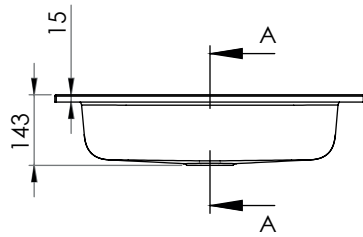

SPRING BLUSH

Characteristic

- Casted marble
- Glossy white
- Overflow

Washbasin	Article Nr.	WxDxH (cm)	Height Inner Basin (cm)	Tap Holes	Sinks	Weight (kg)
Spring Blush 60	F70089	60,5x40,5x1,5	12,8	1	1	12
Spring Blush 80	F70090	80,5x40,5x1,5	12,8	1	1	14
Spring Blush 100	F70091	100,5x40,5x1,5	12,8	1	1	16
Spring Blush 120	F70093	120,5x40,1,5x8	12,8	1	1	18

* For tolerances, view casted marble washbasin quality control sheet.

Spring Blush 60

Spring Blush 80

Spring Blush 100

Spring Blush 120

Data subject to change

SPRING BLUSH

Spring Blush 60