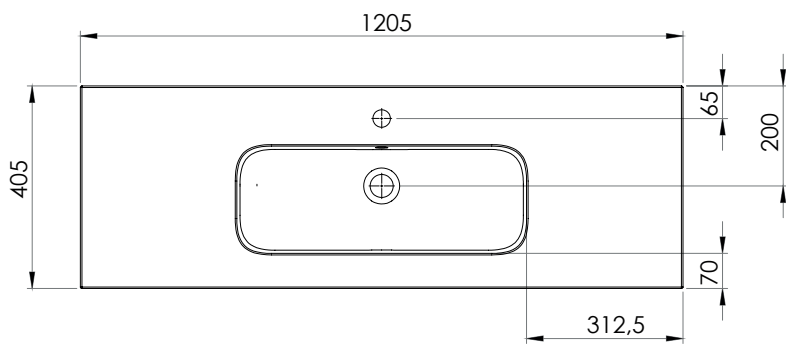

Spring Blush 120