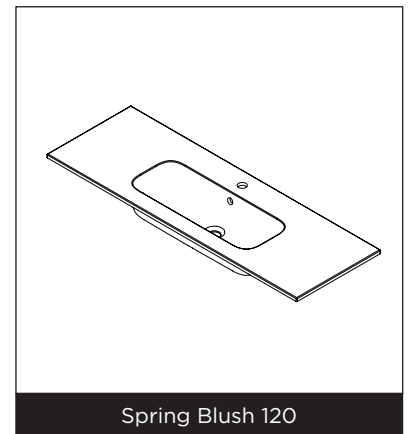

Spring Blush 120