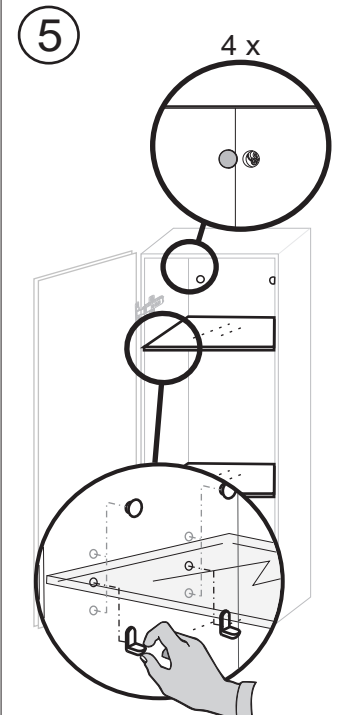

Without grip		
	X	Y
HHK	340mm	877mm
MHK	340mm	1283mm
HK	340mm	1624mm

Turn off soft close