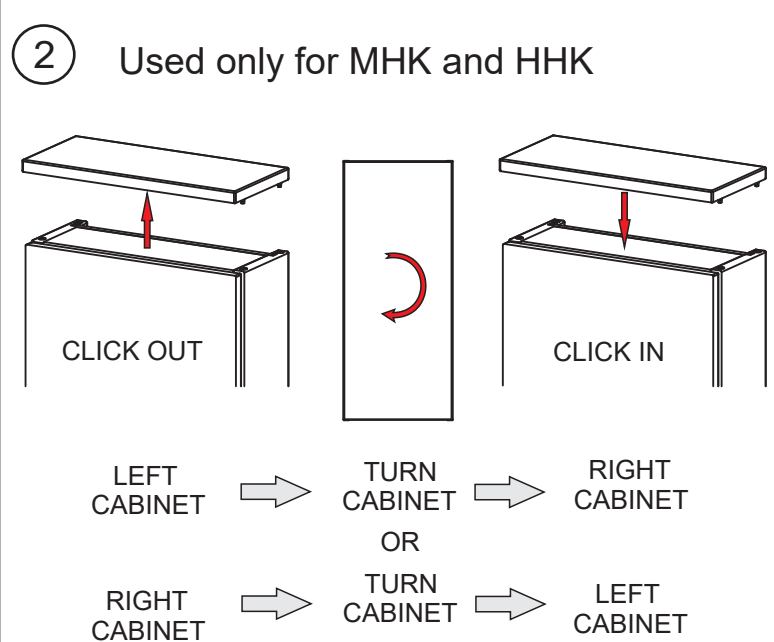

Without grip		
	X	Y
HHK	340mm	877mm
MHK	340mm	1283mm
HK	340mm	1624mm

Turn off soft close