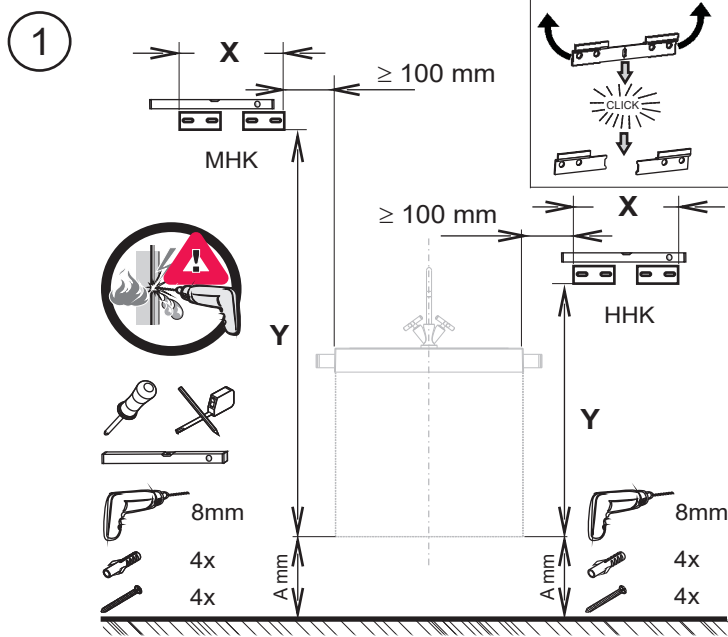

Without grip		
	X	Y
HHK	340mm	877mm
MHK	340mm	1283mm
HK	340mm	1624mm

Turn off soft close