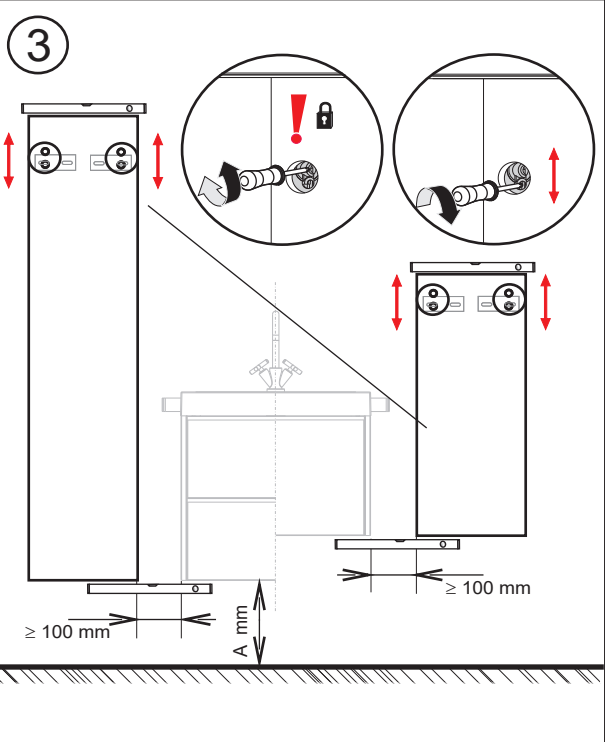

Without grip		
	X	Y
HHK	340mm	877mm
MHK	340mm	1283mm
HK	340mm	1624mm

Turn off soft close