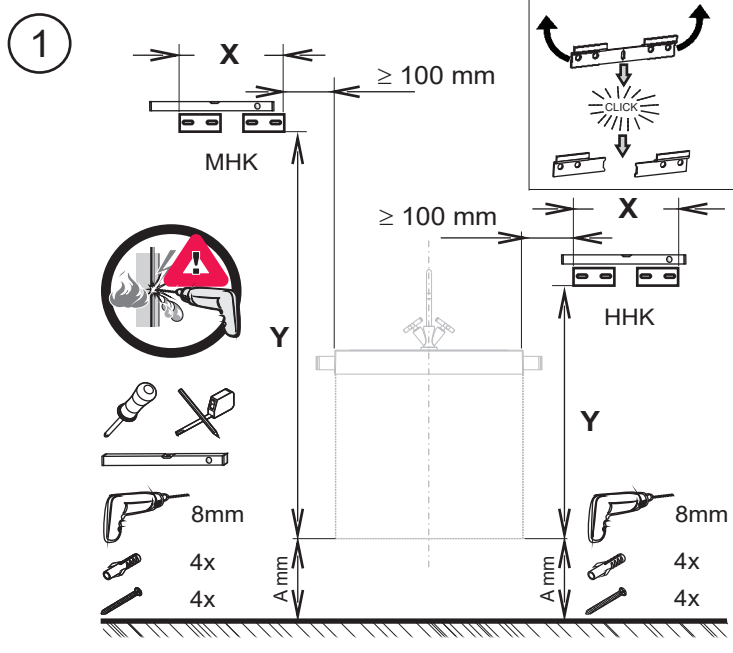

Without grip		
	X	Y
HHK	340mm	877mm
MHK	340mm	1283mm
HK	340mm	1624mm

Turn off soft close