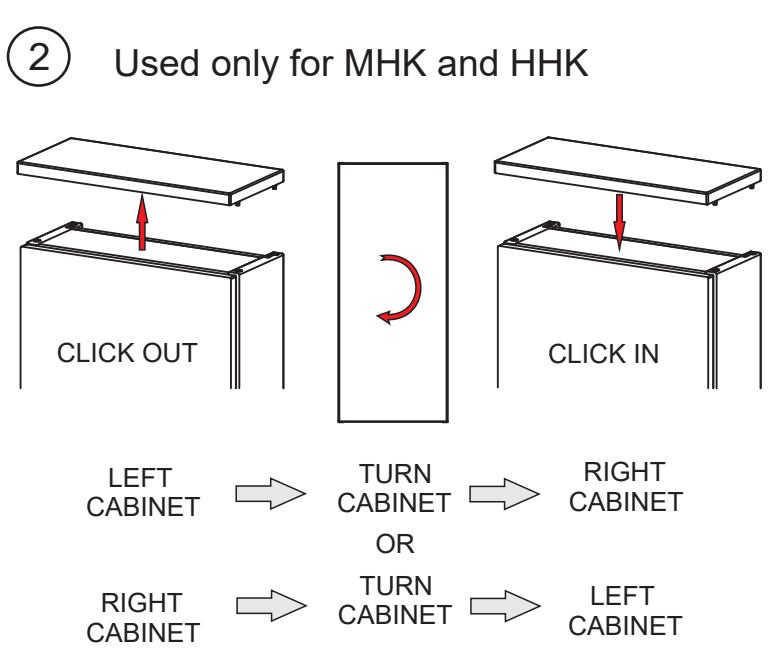

Without grip		
	X	Y
HHK	340mm	877mm
MHK	340mm	1283mm
HK	340mm	1624mm

Turn off soft close