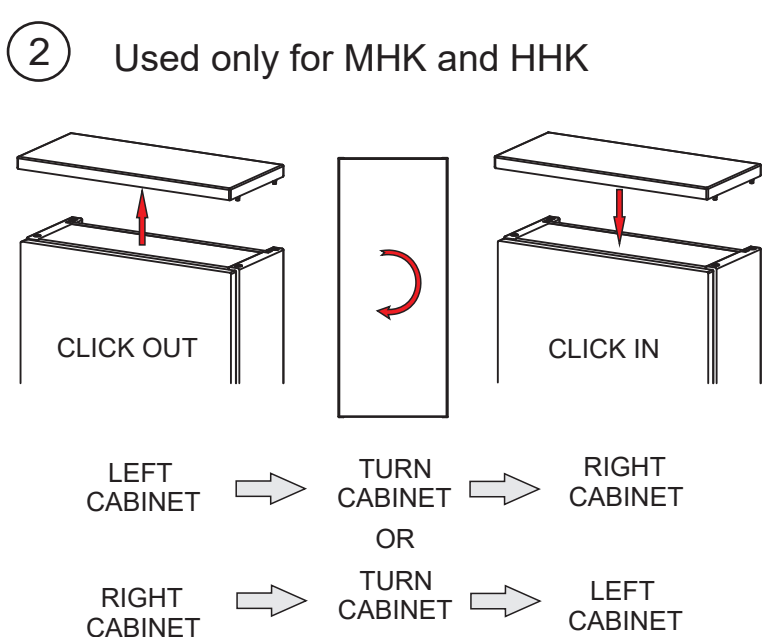

Without grip		
	X	Y
HHK	340mm	877mm
MHK	340mm	1283mm
HK	340mm	1624mm

Turn off soft close