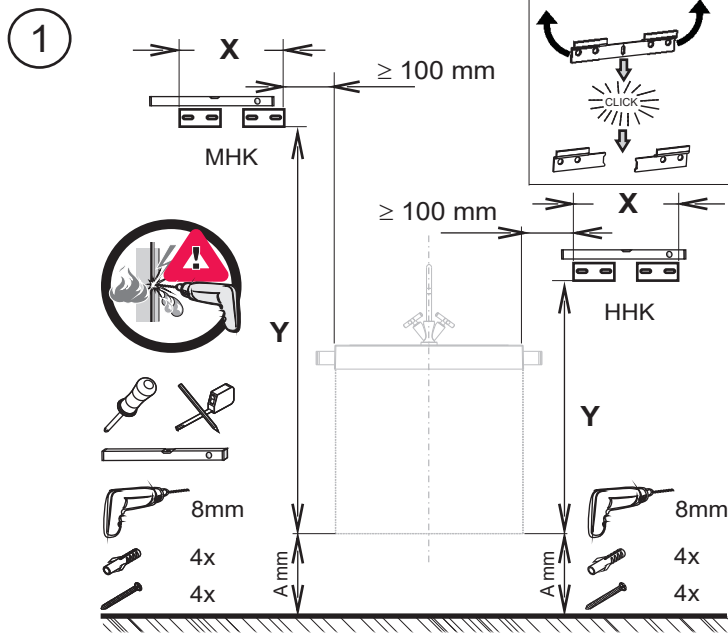

Without grip		
	X	Y
HHK	340mm	877mm
MHK	340mm	1283mm
HK	340mm	1624mm

Turn off soft close