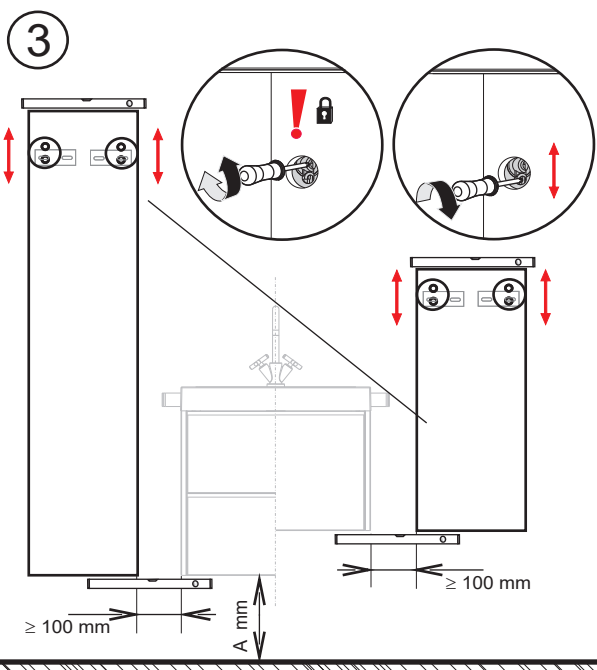

Without grip		
	X	Y
HHK	340mm	877mm
MHK	340mm	1283mm
HK	340mm	1624mm

Turn off soft close