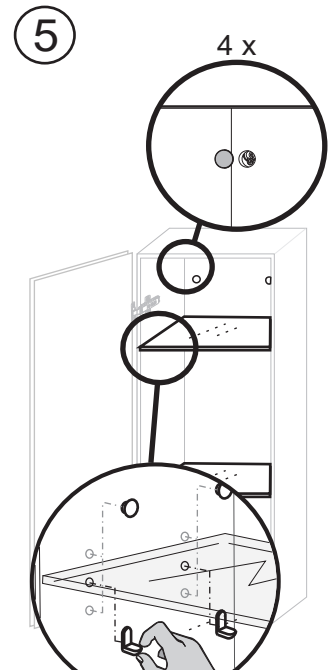

Without grip		
	X	Y
HHK	340mm	877mm
MHK	340mm	1283mm
HK	340mm	1624mm

Turn off soft close