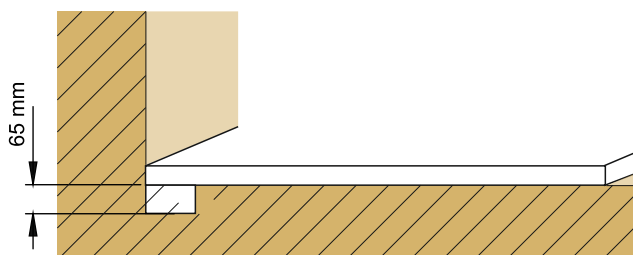

Isola can be installed flush with the floor or layed on top. The subtle and especially cleverly integrated drain ensures that you have an efficient water drain. The necessary drain needs to be ordered separately.

Model	A (cm)	B (cm)	C (cm)	D (cm)	E (cm)	Weight (kg)	Article number
D007001	80	80	3	40	6	31,2	■ D007001080 ■ D007001090 □ D007001105
D007003	80	90	3	40	6	35,1	■ D007003080 ■ D007003090 □ D007003105
D007005	80	100	3	40	6	39	■ D007005080 ■ D007005090 □ D007005105
D007007	80	120	3	40	6	46,8	■ D007007080 ■ D007007090 □ D007007105
D007009	80	140	3	40	6	54,6	■ D007009080 ■ D007009090 □ D007009105
D007011	90	90	3	45	6	39,5	■ D007011080 ■ D007011090 □ D007011105
D007013	90	100	3	45	6	43,9	■ D007013080 ■ D007013090 □ D007013105
D007015	90	120	3	45	6	52,7	■ D007015080 ■ D007015090 □ D007015105
D007017	90	140	3	45	6	61,4	■ D007017080 ■ D007017090 □ D007017105
D007019	90	160	3	45	6	64	■ D007019080 ■ D007019090 □ D007019105
D007021	90	180	3	45	6	72	■ D007021080 ■ D007021090 □ D007021105
D007023	100	100	3	50	6	44	■ D007023080 ■ D007023090 □ D007023105
D007025	100	120	3	50	6	55	■ D007025080 ■ D007025090 □ D007025105
D007027	100	140	3	50	6	62	■ D007027080 ■ D007027090 □ D007027105

Data is subject to changes and/or errors

Necessarities:

Isola drain/siphon
208857

Ø40 mm

Suitable for:

Grid

Hamar 2.0

Lucid

Novik

Ocean

Scandic

Minimum depth in the floor needed for the siphon when Isola is placed on the floor.

Minimum depth in the floor needed for the siphon when Isola is placed in the floor.