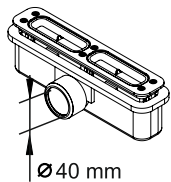

Isola can be installed flush with the floor or layed on top. The subtle and especially cleverly integrated drain ensures that you have an efficient water drain. The necessary drain needs to be ordered separately.

Model	A (cm)	B (cm)	C (cm)	D (cm)	E (cm)	Weight (kg)	Article number
D007001	80	80	3	40	6	31,2	■ D007001080 ■ D007001090 □ D007001105
D007003	80	90	3	40	6	35,1	■ D007003080 ■ D007003090 □ D007003105
D007005	80	100	3	40	6	39	■ D007005080 ■ D007005090 □ D007005105
D007007	80	120	3	40	6	46,8	■ D007007080 ■ D007007090 □ D007007105
D007009	80	140	3	40	6	54,6	■ D007009080 ■ D007009090 □ D007009105
D007011	90	90	3	45	6	39,5	■ D007011080 ■ D007011090 □ D007011105
D007013	90	100	3	45	6	43,9	■ D007013080 ■ D007013090 □ D007013105
D007015	90	120	3	45	6	52,7	■ D007015080 ■ D007015090 □ D007015105
D007017	90	140	3	45	6	61,4	■ D007017080 ■ D007017090 □ D007017105
D007019	90	160	3	45	6	64	■ D007019080 ■ D007019090 □ D007019105
D007021	90	180	3	45	6	72	■ D007021080 ■ D007021090 □ D007021105
D007023	100	100	3	50	6	44	■ D007023080 ■ D007023090 □ D007023105
D007025	100	120	3	50	6	55	■ D007025080 ■ D007025090 □ D007025105
D007027	100	140	3	50	6	62	■ D007027080 ■ D007027090 □ D007027105

Data is subject to changes and/or errors

Necessarities:

Isola drain/siphon
208857

Ø40 mm

Suitable for:

Grid

Hamar 2.0

Lucid