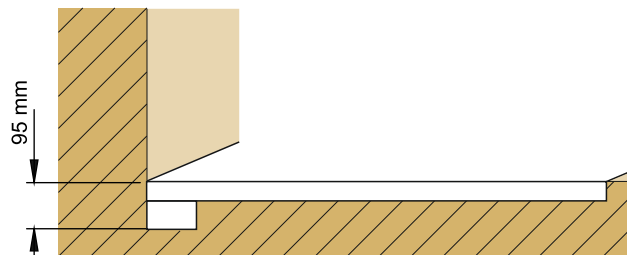

Isola can be installed flush with the floor or layed on top. The subtle and especially cleverly integrated drain ensures that you have an efficient water drain. The necessary drain needs to be ordered separately.

Model	A (cm)	B (cm)	C (cm)	D (cm)	E (cm)	Weight (kg)	Article number
D007001	80	80	3	40	6	31,2	■ D007001080 ■ D007001090 □ D007001105
D007003	80	90	3	40	6	35,1	■ D007003080 ■ D007003090 □ D007003105
D007005	80	100	3	40	6	39	■ D007005080 ■ D007005090 □ D007005105
D007007	80	120	3	40	6	46,8	■ D007007080 ■ D007007090 □ D007007105
D007009	80	140	3	40	6	54,6	■ D007009080 ■ D007009090 □ D007009105
D007011	90	90	3	45	6	39,5	■ D007011080 ■ D007011090 □ D007011105
D007013	90	100	3	45	6	43,9	■ D007013080 ■ D007013090 □ D007013105
D007015	90	120	3	45	6	52,7	■ D007015080 ■ D007015090 □ D007015105
D007017	90	140	3	45	6	61,4	■ D007017080 ■ D007017090 □ D007017105
D007019	90	160	3	45	6	64	■ D007019080 ■ D007019090 □ D007019105
D007021	90	180	3	45	6	72	■ D007021080 ■ D007021090 □ D007021105
D007023	100	100	3	50	6	44	■ D007023080 ■ D007023090 □ D007023105
D007025	100	120	3	50	6	55	■ D007025080 ■ D007025090 □ D007025105
D007027	100	140	3	50	6	62	■ D007027080 ■ D007027090 □ D007027105

Novik

Ocean

Scandic

Minimum depth in the floor needed for the siphon when Isola is placed on the floor.

Minimum depth in the floor needed for the siphon when Isola is placed in the floor.