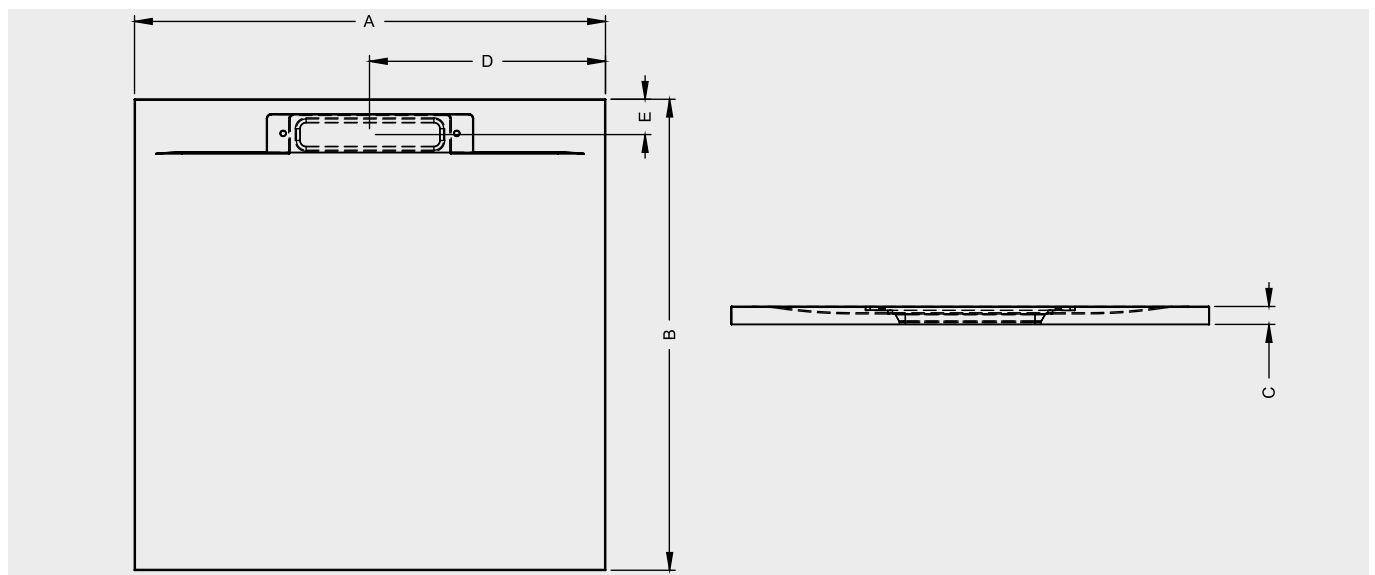

ISOLA

This shower floor is made of a synthetic resin with a gelcoat. It has a matt slate finish which provides you with you a non-slip surface because of its texture. The Isola is available in 9 sizes with a natural slate stone look. All sizes are available in anthracite, grey and white.

Isola can be installed flush with the floor or layed on top. The subtle and especially cleverly integrated drain ensures that you have an efficient water drain. The necessary drain needs to be ordered separately.

Model	A (cm)	B (cm)	C (cm)	D (cm)	E (cm)	Weight (kg)	Article number
D007001	80	80	3	40	6	31,2	■ D007001080 ■ D007001090 □ D007001105
D007003	80	90	3	40	6	35,1	■ D007003080 ■ D007003090 □ D007003105
D007005	80	100	3	40	6	39	■ D007005080 ■ D007005090 □ D007005105
D007007	80	120	3	40	6	46,8	■ D007007080 ■ D007007090 □ D007007105
D007009	80	140	3	40	6	54,6	■ D007009080 ■ D007009090 □ D007009105
D007011	90	90	3	45	6	39,5	■ D007011080 ■ D007011090 □ D007011105
D007013	90	100	3	45	6	43,9	■ D007013080 ■ D007013090 □ D007013105
D007015	90	120	3	45	6	52,7	■ D007015080 ■ D007015090 □ D007015105
D007017	90	140	3	45	6	61,4	■ D007017080 ■ D007017090 □ D007017105
D007019	90	160	3	45	6	64	■ D007019080 ■ D007019090 □ D007019105
D007021	90	180	3	45	6	72	■ D007021080 ■ D007021090 □ D007021105
D007023	100	100	3	50	6	44	■ D007023080 ■ D007023090 □ D007023105
D007025	100	120	3	50	6	55	■ D007025080 ■ D007025090 □ D007025105
D007027	100	140	3	50	6	62	■ D007027080 ■ D007027090 □ D007027105

Data is subject to changes and/or errors

Necessarities:

Isola drain/siphon
208857

Ø40 mm

Suitable for:

Grid

Hamar 2.0

Lucid