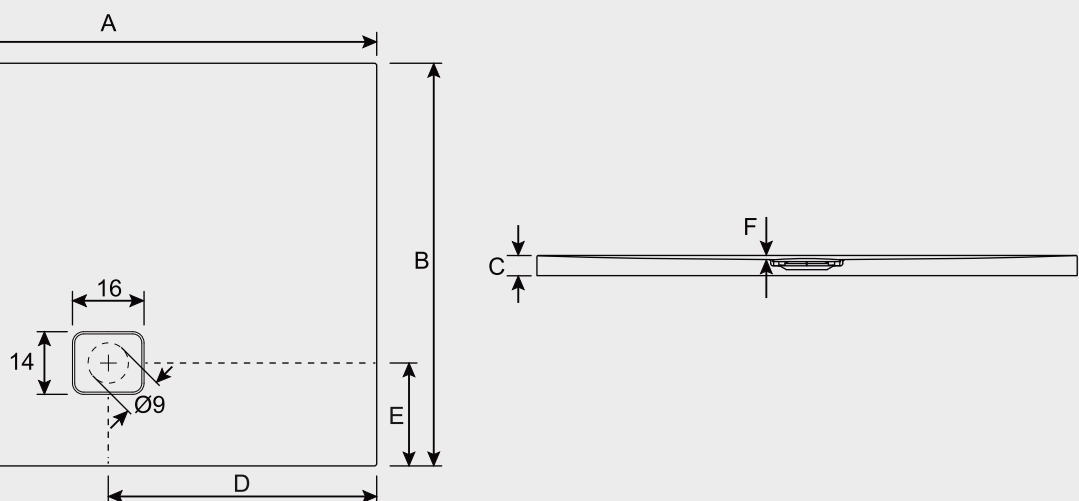

BASEL

The high-gloss white Basel series shower floors are ultra-flat with an elegant and modern design. The shower floors are made of a high-quality acrylic material and available in various sizes. Moreover, the shower floors are light and temperature resistant and stable. Basel can be used with or without a leg set. The drain is covered by a, stylishly integrated, cover into the surface.

Article number	A (cm)	B (cm)	C (cm)	D (cm)	E (cm)	F (cm)	Weight (kg)
D005032005	170	75	4,5	1,5	23	85	25,5
D005001005	90	80	4,5	0,8	23	45	15
D005004005	100	80	4,5	0,9	23	50	17
D005007005	120	80	4,5	1,2	23	60	19
D005010005	140	80	4,5	1,2	23	70	22
D005012005	160	80	4,5	1,3	23	80	25
D005014005	170	80	4,5	1,3	23	85	26
D005044005	180	80	4,5	1,5	23	95	28
D005016005	90	90	4,5	0,9	23	45	16,5
D005020005	100	90	4,5	1,0	23	50	18,5
D005023005	120	90	4,5	1,2	23	60	22
D005026005	140	90	4,5	1,3	23	70	25
D005029005	160	90	4,5	1,4	23	85	28
D005034005	100	100	4,5	1,3	23	50	20
D005038005	120	100	4,5	1,3	23	60	24
D005041005	140	100	4,5	1,3	23	70	29

Data onder voorbehoud van wijzigingen

D005046005

Weight: 15kg

Necessarities:

Drain/siphon Viega
208882

Drain/siphon McAlpine without cover
208863

Optional:

Art. Nr.: