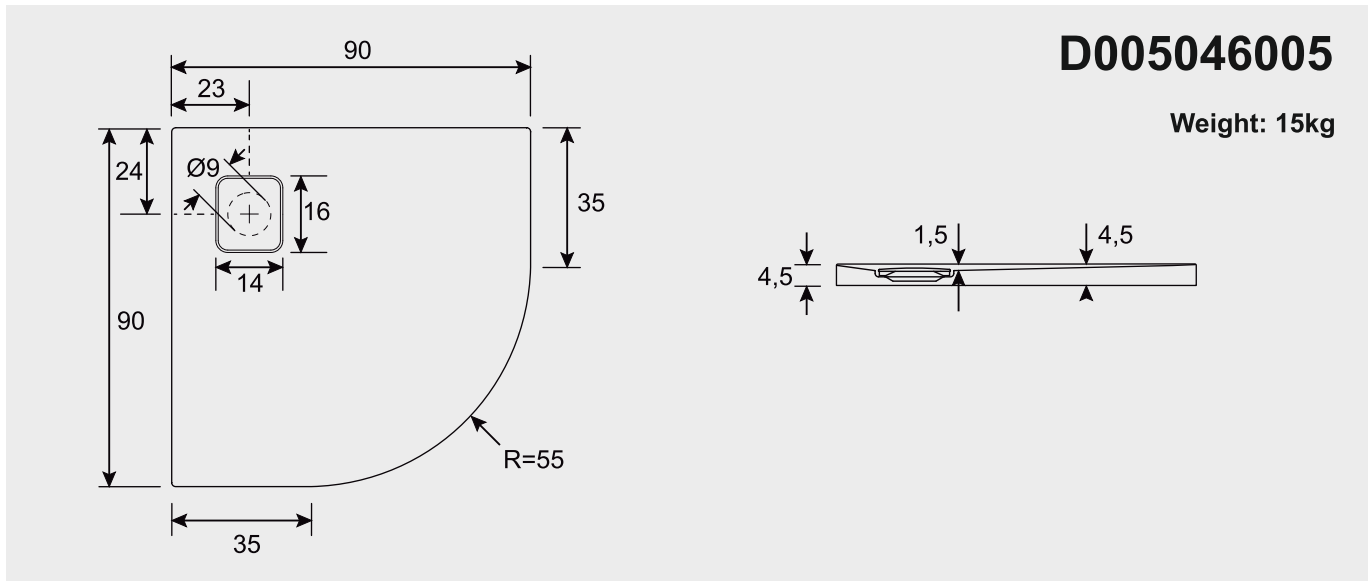

BASEL

The high-gloss white Basel series shower floors are ultra-flat with an elegant and modern design. The shower floors are made of a high-quality acrylic material and available in various sizes. Moreover, the shower floors are light and temperature resistant and stable. Basel can be used with or without a leg set. The drain is covered by a, stylishly integrated, cover into the surface.

Article number	A (cm)	B (cm)	C (cm)	D (cm)	E (cm)	F (cm)	Weight (kg)
D005032005	170	75	4,5	1,5	23	85	25,5
D005001005	90	80	4,5	0,8	23	45	15
D005004005	100	80	4,5	0,9	23	50	17
D005007005	120	80	4,5	1,2	23	60	19
D005010005	140	80	4,5	1,2	23	70	22
D005012005	160	80	4,5	1,3	23	80	25
D005014005	170	80	4,5	1,3	23	85	26
D005044005	180	80	4,5	1,5	23	95	28
D005016005	90	90	4,5	0,9	23	45	16,5
D005020005	100	90	4,5	1,0	23	50	18,5
D005023005	120	90	4,5	1,2	23	60	22
D005026005	140	90	4,5	1,3	23	70	25
D005029005	160	90	4,5	1,4	23	85	28
D005034005	100	100	4,5	1,3	23	50	20
D005038005	120	100	4,5	1,3	23	60	24
D005041005	140	100	4,5	1,3	23	70	29

Data onder voorbehoud van wijzigingen

D005046005

Weight: 15kg

Necessarities:

Drain/siphon Viega
208882

Drain/siphon McAlpine without cover
208863

Optional:

Art. Nr.: