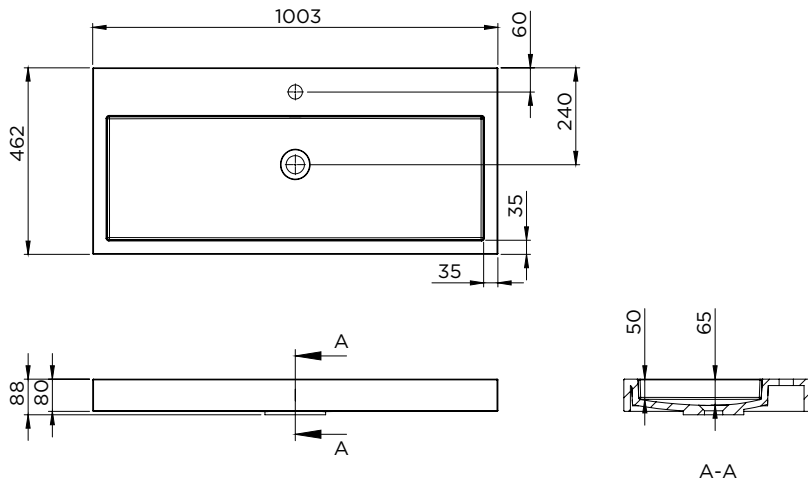

SPRING VOW 46

Characteristic

- Casted marble
- Matt white
- Depth of 46cm

Washbasin	Article Nr.	WxDxH (cm)	Height Inner Basin (cm)	Tap Holes	Sinks	Weight (kg)
Spring Vow 60x46	W004001105	60x46x8	6,5	1	1	16
Spring Vow 80x46	W004002105	80x46x8	6,5	1	1	22
Spring Vow 100x46	W004003105	100x46x8	6,5	1	1	27
Spring Vow 100x46	W004004105	100x46x8	6,5	2	1	27
Spring Vow 120x46	W004005105	120x46x8	6,5	2	1	31

* For tolerances, view casted marble washbasin quality control sheet.

Spring Vow 60x46

Spring Vow 80x46

Spring Vow 100x46 (1 tap hole)

Spring Vow 100x46 (2 tap holes)

Spring Vow 120x46

Data subject to change

SPRING VOW 46

Spring Vow 60x46

Spring Vow 80x46

Data subject to change

SPRING VOW 46

Spring Vow 100x46

1 tap hole

2 tap holes

Spring Vow 120x46

Data subject to change