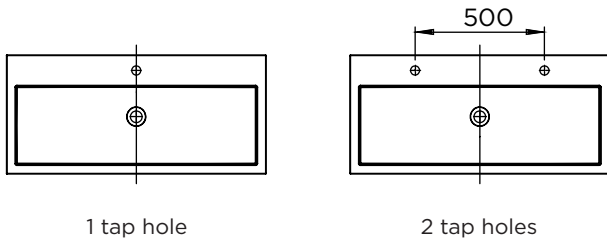

SPRING VOW 46

Characteristic

- Casted marble
- Matt white
- Depth of 46cm

Washbasin	Article Nr.	WxDxH (cm)	Height Inner Basin (cm)	Tap Holes	Sinks	Weight (kg)
Spring Vow 60x46	W004001105	60x46x8	6,5	1	1	16
Spring Vow 80x46	W004002105	80x46x8	6,5	1	1	22
Spring Vow 100x46	W004003105	100x46x8	6,5	1	1	27
Spring Vow 100x46	W004004105	100x46x8	6,5	2	1	27
Spring Vow 120x46	W004005105	120x46x8	6,5	2	1	31

* For tolerances, view casted marble washbasin quality control sheet.

Spring Vow 60x46

Spring Vow 80x46

Spring Vow 100x46 (1 tap hole)

Spring Vow 100x46 (2 tap holes)

Spring Vow 120x46

Data subject to change

SPRING VOW 46

Spring Vow 60x46

Spring Vow 80x46

Data subject to change

SPRING VOW 46

Spring Vow 100x46

1 tap hole

2 tap holes