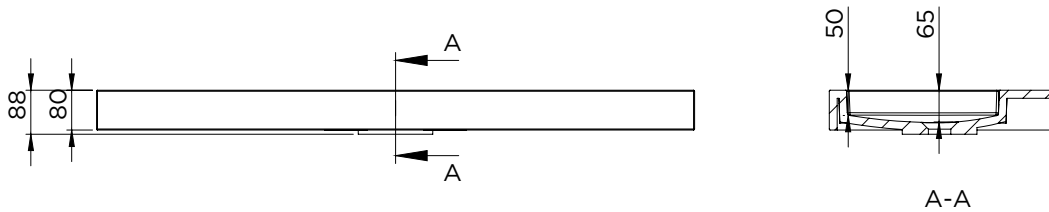

Data subject to change