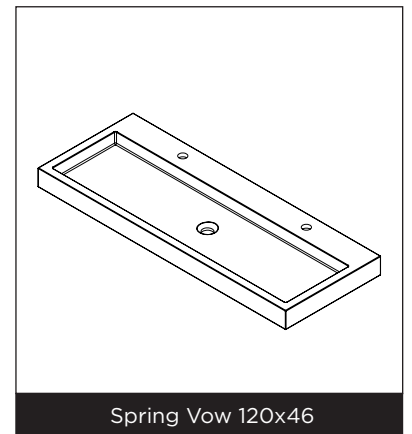

SPRING VOW 46

Characteristic

- Casted marble
- Matt white
- Depth of 46cm

Washbasin	Article Nr.	WxDxH (cm)	Height Inner Basin (cm)	Tap Holes	Sinks	Weight (kg)
Spring Vow 60x46	W004001105	60x46x8	6,5	1	1	16
Spring Vow 80x46	W004002105	80x46x8	6,5	1	1	22
Spring Vow 100x46	W004003105	100x46x8	6,5	1	1	27
Spring Vow 100x46	W004004105	100x46x8	6,5	2	1	27
Spring Vow 120x46	W004005105	120x46x8	6,5	2	1	31

* For tolerances, view casted marble washbasin quality control sheet.

Spring Vow 60x46

Spring Vow 80x46

Spring Vow 100x46 (1 tap hole)

Spring Vow 100x46 (2 tap holes)

Spring Vow 120x46

Data subject to change

SPRING VOW 46

Spring Vow 60x46

Spring Vow 80x46

Data subject to change

SPRING VOW 46

Spring Vow 100x46

1 tap hole

2 tap holes