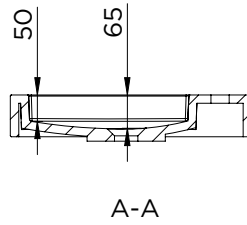

SPRING VOW 46

Characteristic

- Casted marble
- Matt white
- Depth of 46cm

Washbasin	Article Nr.	WxDxH (cm)	Height Inner Basin (cm)	Tap Holes	Sinks	Weight (kg)
Spring Vow 60x46	W004001105	60x46x8	6,5	1	1	16
Spring Vow 80x46	W004002105	80x46x8	6,5	1	1	22
Spring Vow 100x46	W004003105	100x46x8	6,5	1	1	27
Spring Vow 100x46	W004004105	100x46x8	6,5	2	1	27
Spring Vow 120x46	W004005105	120x46x8	6,5	2	1	31

* For tolerances, view casted marble washbasin quality control sheet.

Spring Vow 60x46

Spring Vow 80x46

Spring Vow 100x46 (1 tap hole)

Spring Vow 100x46 (2 tap holes)

Spring Vow 120x46

Data subject to change

SPRING VOW 46

Spring Vow 60x46

Spring Vow 80x46

Data subject to change

SPRING VOW 46

Spring Vow 100x46

1 tap hole

2 tap holes