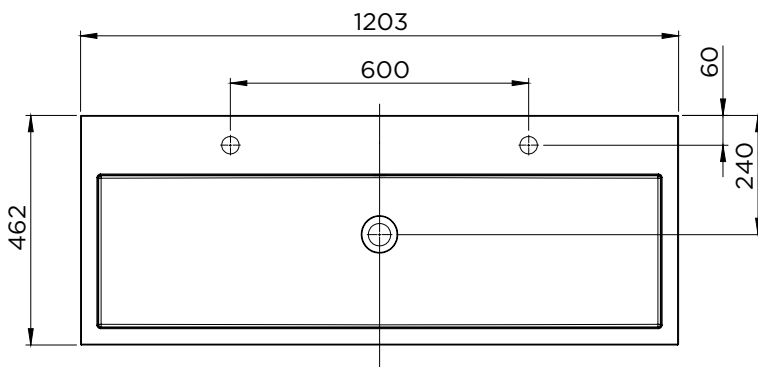

SPRING VOW 46

Characteristic

- Casted marble
- Matt white
- Depth of 46cm

Washbasin	Article Nr.	WxDxH (cm)	Height Inner Basin (cm)	Tap Holes	Sinks	Weight (kg)
Spring Vow 60x46	W004001105	60x46x8	6,5	1	1	16
Spring Vow 80x46	W004002105	80x46x8	6,5	1	1	22
Spring Vow 100x46	W004003105	100x46x8	6,5	1	1	27
Spring Vow 100x46	W004004105	100x46x8	6,5	2	1	27
Spring Vow 120x46	W004005105	120x46x8	6,5	2	1	31

* For tolerances, view casted marble washbasin quality control sheet.

Spring Vow 60x46

Spring Vow 80x46

Spring Vow 100x46 (1 tap hole)

Spring Vow 100x46 (2 tap holes)

Spring Vow 120x46

Data subject to change

SPRING VOW 46

Spring Vow 60x46

Spring Vow 80x46

Data subject to change

SPRING VOW 46

Spring Vow 100x46

1 tap hole

2 tap holes

Spring Vow 120x46

Data subject to change