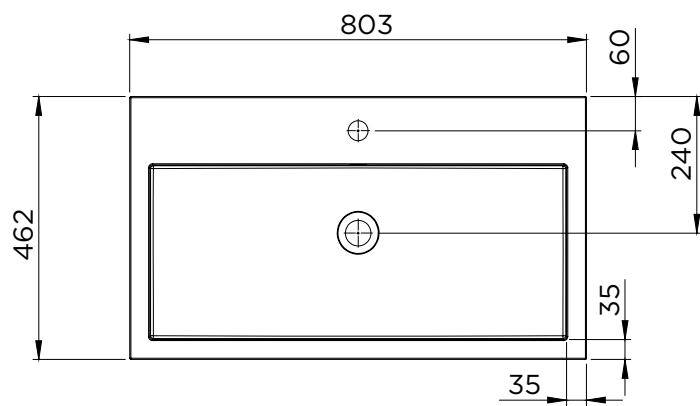

SPRING VOW 46

Characteristic

- Casted marble
- Matt white
- Depth of 46cm

Washbasin	Article Nr.	WxDxH (cm)	Height Inner Basin (cm)	Tap Holes	Sinks	Weight (kg)
Spring Vow 60x46	W004001105	60x46x8	6,5	1	1	16
Spring Vow 80x46	W004002105	80x46x8	6,5	1	1	22
Spring Vow 100x46	W004003105	100x46x8	6,5	1	1	27
Spring Vow 100x46	W004004105	100x46x8	6,5	2	1	27
Spring Vow 120x46	W004005105	120x46x8	6,5	2	1	31

* For tolerances, view casted marble washbasin quality control sheet.

Spring Vow 60x46

Spring Vow 80x46

Spring Vow 100x46 (1 tap hole)

Spring Vow 100x46 (2 tap holes)

Spring Vow 120x46

Data subject to change

SPRING VOW 46

Spring Vow 60x46

Spring Vow 80x46

Data subject to change

SPRING VOW 46

Spring Vow 100x46

1 tap hole

2 tap holes

Spring Vow 120x46

Data subject to change