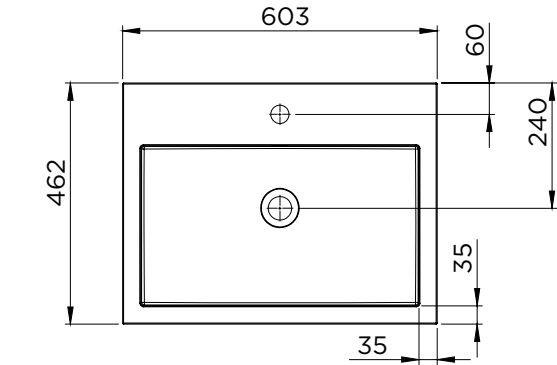

SPRING VOW 46

Characteristic

- Casted marble
- Matt white
- Depth of 46cm

Washbasin	Article Nr.	WxDxH (cm)	Height Inner Basin (cm)	Tap Holes	Sinks	Weight (kg)
Spring Vow 60x46	W004001105	60x46x8	6,5	1	1	16
Spring Vow 80x46	W004002105	80x46x8	6,5	1	1	22
Spring Vow 100x46	W004003105	100x46x8	6,5	1	1	27
Spring Vow 100x46	W004004105	100x46x8	6,5	2	1	27
Spring Vow 120x46	W004005105	120x46x8	6,5	2	1	31

* For tolerances, view casted marble washbasin quality control sheet.

Spring Vow 60x46

Spring Vow 80x46

Spring Vow 100x46 (1 tap hole)

Spring Vow 100x46 (2 tap holes)

Spring Vow 120x46

Data subject to change

SPRING VOW 46

Spring Vow 60x46

Spring Vow 80x46

Data subject to change

SPRING VOW 46

Spring Vow 100x46

1 tap hole

2 tap holes

Spring Vow 120x46

Data subject to change