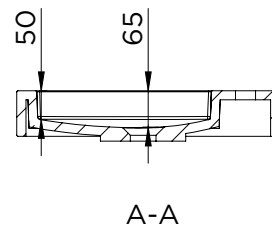

SPRING VOW 46

Characteristic

- Casted marble
- Matt white
- Depth of 46cm

Washbasin	Article Nr.	WxDxH (cm)	Height Inner Basin (cm)	Tap Holes	Sinks	Weight (kg)
Spring Vow 60x46	W004001105	60x46x8	6,5	1	1	16
Spring Vow 80x46	W004002105	80x46x8	6,5	1	1	22
Spring Vow 100x46	W004003105	100x46x8	6,5	1	1	27
Spring Vow 100x46	W004004105	100x46x8	6,5	2	1	27
Spring Vow 120x46	W004005105	120x46x8	6,5	2	1	31

* For tolerances, view casted marble washbasin quality control sheet.

Spring Vow 60x46

Spring Vow 80x46

Spring Vow 100x46 (1 tap hole)

Spring Vow 100x46 (2 tap holes)

Spring Vow 120x46

Data subject to change

SPRING VOW 46

Spring Vow 60x46

Spring Vow 80x46

Data subject to change

SPRING VOW 46

Spring Vow 100x46

1 tap hole

2 tap holes