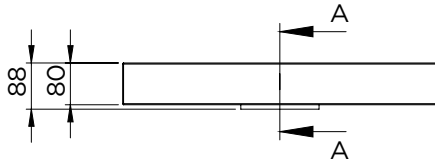

SPRING VOW 46

Characteristic

- Casted marble
- Matt white
- Depth of 46cm

Washbasin	Article Nr.	WxDxH (cm)	Height Inner Basin (cm)	Tap Holes	Sinks	Weight (kg)
Spring Vow 60x46	W004001105	60x46x8	6,5	1	1	16
Spring Vow 80x46	W004002105	80x46x8	6,5	1	1	22
Spring Vow 100x46	W004003105	100x46x8	6,5	1	1	27
Spring Vow 100x46	W004004105	100x46x8	6,5	2	1	27
Spring Vow 120x46	W004005105	120x46x8	6,5	2	1	31

* For tolerances, view casted marble washbasin quality control sheet.

Spring Vow 60x46

Spring Vow 80x46

Spring Vow 100x46 (1 tap hole)

Spring Vow 100x46 (2 tap holes)

Spring Vow 120x46

Data subject to change

SPRING VOW 46

Spring Vow 60x46

Spring Vow 80x46

Data subject to change

SPRING VOW 46

Spring Vow 100x46

1 tap hole

2 tap holes