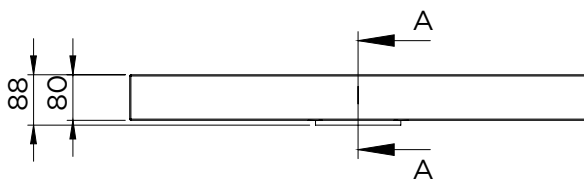

SPRING VOW 46

Characteristic

- Casted marble
- Matt white
- Depth of 46cm

Washbasin	Article Nr.	WxDxH (cm)	Height Inner Basin (cm)	Tap Holes	Sinks	Weight (kg)
Spring Vow 60x46	W004001105	60x46x8	6,5	1	1	16
Spring Vow 80x46	W004002105	80x46x8	6,5	1	1	22
Spring Vow 100x46	W004003105	100x46x8	6,5	1	1	27
Spring Vow 100x46	W004004105	100x46x8	6,5	2	1	27
Spring Vow 120x46	W004005105	120x46x8	6,5	2	1	31

* For tolerances, view casted marble washbasin quality control sheet.

Spring Vow 60x46

Spring Vow 80x46

Spring Vow 100x46 (1 tap hole)

Spring Vow 100x46 (2 tap holes)

Spring Vow 120x46

Data subject to change

SPRING VOW 46

Spring Vow 60x46

Spring Vow 80x46

Data subject to change

SPRING VOW 46

Spring Vow 100x46

1 tap hole

2 tap holes