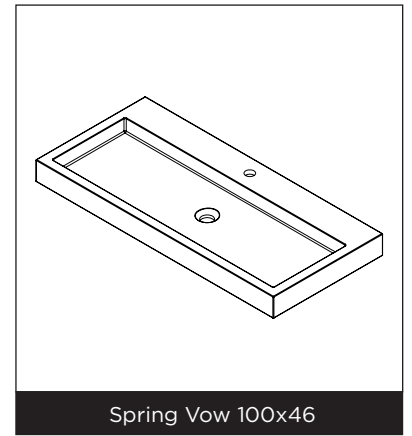

SPRING VOW 46

Characteristic

- Casted marble
- Matt white
- Depth of 46cm

Washbasin	Article Nr.	WxDxH (cm)	Height Inner Basin (cm)	Tap Holes	Sinks	Weight (kg)
Spring Vow 60x46	W004001105	60x46x8	6,5	1	1	16
Spring Vow 80x46	W004002105	80x46x8	6,5	1	1	22
Spring Vow 100x46	W004003105	100x46x8	6,5	1	1	27
Spring Vow 100x46	W004004105	100x46x8	6,5	2	1	27
Spring Vow 120x46	W004005105	120x46x8	6,5	2	1	31

* For tolerances, view casted marble washbasin quality control sheet.

Spring Vow 60x46

Spring Vow 80x46

Spring Vow 100x46 (1 tap hole)

Spring Vow 100x46 (2 tap holes)

Spring Vow 120x46

Data subject to change

SPRING VOW 46

Spring Vow 60x46

Spring Vow 80x46

Data subject to change

SPRING VOW 46

Spring Vow 100x46

1 tap hole

2 tap holes

Spring Vow 120x46

Data subject to change