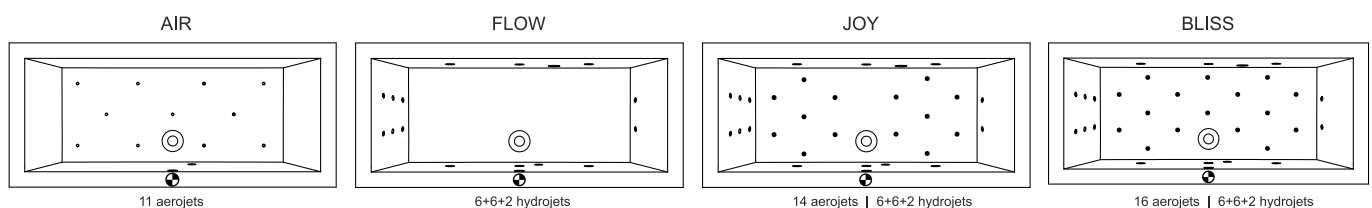

LUGO

This bath is available in high-gloss white and some sizes also in matt white. Lugo has a tight lowrim of 1 cm. The bath is nicely designed with a symmetrical bath shape. The bottom of the bath is almost completely flat, which makes it possible to stand in this bath. The drain knob is located in the long side of the bath and the drain cap is in the middle of the bottom, against the long side. The bath is available in many sizes, which makes it suitable for almost any bathroom.

Article nr.	L x W x H (cm)	Volume** (ltr)	Weight (kg)	Water depth (cm)	Option Rihopool***
B138001005	160 x 70 x 47	154	23	39	Air / Flow / Joy / Bliss
B132001005	170 x 75 x 47	170	25	39	Air / Flow / Joy / Bliss
B132001105 matt white	170 x 75 x 47	170	25	39	Air / Flow / Joy / Bliss
B133001005	180 x 80 x 47,5	215	26	39,5	Air / Flow / Joy / Bliss
B133001105 matt white	180 x 80 x 47,5	215	26	39,5	Air / Flow / Joy / Bliss
B134001005	180 x 90 x 48	250	31	40	Air / Flow / Joy / Bliss
B135001005	190 x 80 x 47,5	235	30	39,5	Air / Flow / Joy / Bliss
B136001005	190 x 90 x 47,5	290	32	39,5	Air / Flow / Joy / Bliss
B136001105 matt white	190 x 90 x 47,5	290	32	39,5	Air / Flow / Joy / Bliss
B137001005	200 x 90 x 47,5	310	35	39,5	Air / Flow / Joy / Bliss
B132015005 (R) P&P* B132016005 (L) P&P*	170 x 75 x 62	170	50	39	x
B133015005 (R) P&P* B133016005 (L) P&P*	180 x 80 x 62	215	51	39,5	x
B134014005 (R) P&P* B134015005 (L) P&P*	180 x 90 x 62	250	54	40	x
B135014005 (R) P&P* B135015005 (L) P&P*	190 x 80 x 62	235	53	39,5	x
B136014005 (R) P&P* B136015005 (L) P&P*	190 x 90 x 62	290	58	39,5	x
B137014005 (R) P&P* B137015005 (L) P&P*	200 x 90 x 62	310	62	39,5	x

* Plug&Play are versions with acryl bonded panels for corner placing. These baths include a legset.

** The contents of the baths are measured including the (average) volume of one person.

*** Rihopool whirlpoolsystems already include a legset.