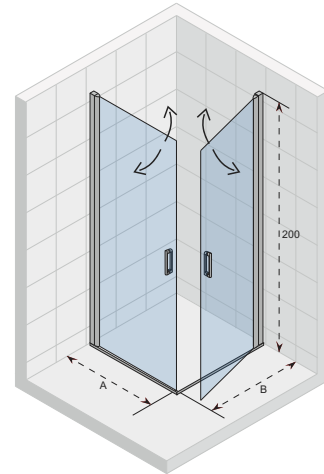

NOVIK Z209

The shower cubicle consists of two outward-facing doors, each of which can have their own dimensions.

The Novik symmetrical shower cabins have a classic and at the same time modern appearance. The doors have an open handle and usually open outwards. The profiles are polished aluminium and the 6 mm thick glass is fitted with Riho Shield. Novik guarantees a good price/quality ratio. The cabins and walls are easy to install.

Hardened glass with Riho Shield

Parts are reversible

Thickness of the glass is 8 mm

CE approved, according to EN12150-1

The special seal profile position, the glass profile and the glass screen prevent splashing water making its way out.

Door with lift mechanism

Article number	H x W x D (cm)	A (cm)	B (cm)	Glass (mm)
GZ2080080	200 x 80 x 80	75,6 - 77	75,6 - 77	6
GZ2080090	200 x 80 x 90	75,6 - 77	85,6 - 87	6
GZ2080100	200 x 80 x 100	75,6 - 77	95,6 - 97	6
GZ2090090	200 x 90 x 90	85,6 - 87	85,6 - 87	6
GZ2090100	200 x 90 x 100	85,6 - 87	95,6 - 97	6
GZ2100100	200 x 100 x 100	95,6 - 97	95,6 - 97	6