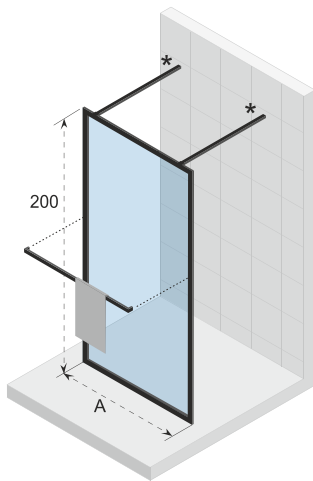

The fixed wall and swing panel (40cm wide) for the walk-in shower, in sizes 160cm and 180cm consist of 3 parts with profiles in matte black.

Hardened glass with Riho-Shield

Parts are reversible

Thickness of the glass is 6 mm

* Standard 100cm stabilisation bar is included, 160cm version is separate available.

** The 160 & 180 variants consist of 3 parts, the other variants of 2.

Optional to purchase

Stabilisation bar
209635

Data is subject to changes and/or errors

Fixed wall for walk-through shower, including 2 stabilizing bars. The 180cm variants consist of 3 parts with profiles in matte black.

Hardened glass with Riho-Shield

Thickness of the glass is 6 mm

With towel holder (mounting is optional)