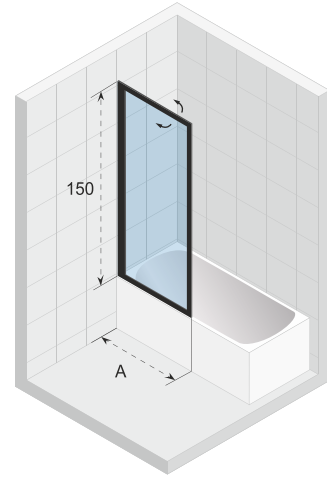

LUCID 501

The Lucid shower enclosures and doors series has an industrial and a calm appearance. The contemporary shower enclosure series fits nicely into any modern interior. It is available in matt black. Lucid is available in different setups and sizes, with powder coated aluminum profiles and is easy to install.

Bath screen, as a partition to shower in a bath. The wall can be turned in and out.

Hardened glass with Riho-Shield

Parts are reversible

Thickness of the glass is 6 mm

CE approved, according to EN12150-1

Profile at the bottom acts as a dam against water spraying on the showertray and splashes of water

Profiles available in matt black and matt white

Door with lift mechanism

Article number Matt black	H x W (cm)	A (cm)	Glass (mm)
G005046121	150 x 80	79,3 - 80,7	6