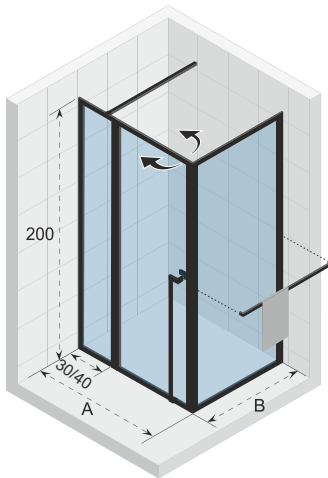

LUCID Shower enclosures and doors

101
Niche

104
Niche XL

201
Cabin

203
Cabin XL

400
Walk-in

402
Walk-in XL

402 Swing
Walk-in XL

Niche door, opens in and out. The hinge side of the door is reversible.

Hardened glass with Riho-Shield

Parts are reversible

Thickness of the glass is 6 mm

CE approved, according to EN12150-1

Profile at the bottom acts as a dam against water spraying on the showertray and splashes of water