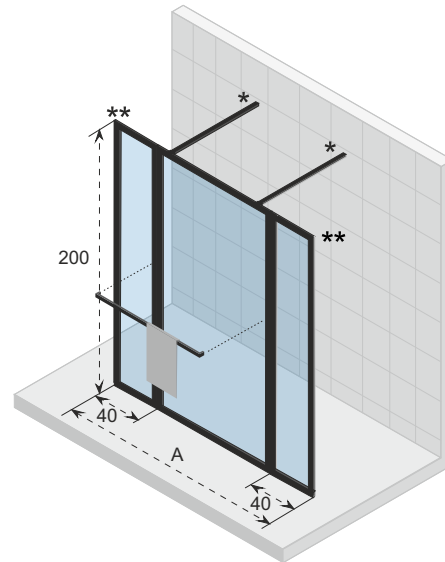

The fixed wall and swing panel (40cm wide) for the walk-in shower, in sizes 160cm and 180cm consist of 3 parts with profiles in matte black.

Hardened glass with Riho-Shield

Parts are reversible

Thickness of the glass is 6 mm

Fixed wall for walk-through shower, including 2 stabilizing bars. The 180cm variants consist of 3 parts with profiles in matte black.

Hardened glass with Riho-Shield

Thickness of the glass is 6 mm

With towel holder (mounting is optional)