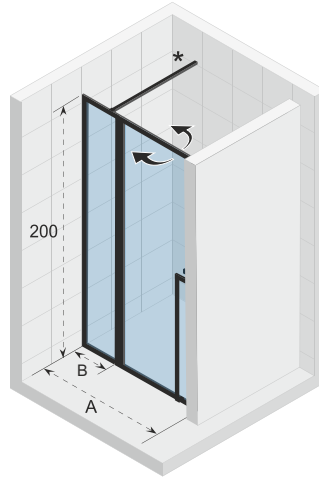

104
Niche XL