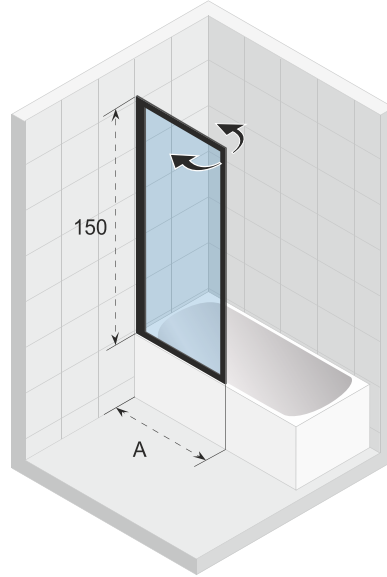

501 Bathscreen