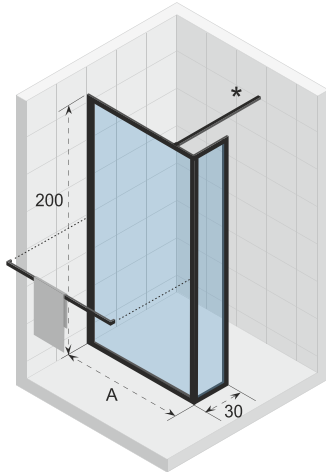

The fixed walls for walk-in shower, in the sizes 160cm and 180cm consist of 2 parts with profiles in matte black.

Hardened glass with Riho-Shield

Thickness of the glass is 6 mm

With towel holder (mounting is optional)

Parts are reversible

Left = right (hinge side reversible)

Possible to combine with and create other setups by using the available H-profile

CE approved, according to EN12150-1

Article number <i>Mat zwart</i>	H x W (cm)	A (cm)	B (cm)	Glass (mm)
G005025121	200 x 90	88,8 - 89,8	x	6
G005026121	200 x 100	98,8 - 99,8	x	6
G005027121	200 x 120	118,8 - 119,8	x	6
G005028121	200 x 140	138,8 - 139,8	x	6
** G005053121	200 x 160	158,8 - 159,8	40	6
** G005050121	200 x 180	178,8 - 179,8	40	6

Two fixed walls (1x 30 cm wide) for walk-in shower. The fixed walls for walk-in shower, in the sizes 160cm and 180cm consist of 3 parts with profiles in matte black. The other variants consist of 2.

Hardened glass with Riho-Shield