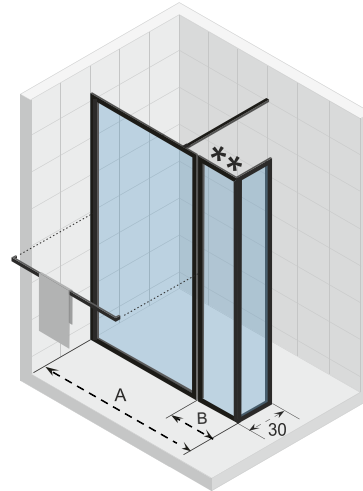

The fixed walls for walk-in shower, in the sizes 160cm and 180cm consist of 2 parts with profiles in matte black.

Hardened glass with Riho-Shield

Thickness of the glass is 6 mm

With towel holder (mounting is optional)

Parts are reversible

Left = right (hinge side reversible)

Possible to combine with and create other setups by using the available H-profile

CE approved, according to EN12150-1

Article number <i>Mat zwart</i>	H x W (cm)	A (cm)	B (cm)	Glass (mm)
G005025121	200 x 90	88,8 - 89,8	x	6
G005026121	200 x 100	98,8 - 99,8	x	6
G005027121	200 x 120	118,8 - 119,8	x	6
G005028121	200 x 140	138,8 - 139,8	x	6
** G005053121	200 x 160	158,8 - 159,8	40	6
** G005050121	200 x 180	178,8 - 179,8	40	6

* standard 100cm stabilisation bar is included, 160cm version is separate available.

Optional to purchase

160 cm

Stabilisation bar
209635

Data is subject to changes and/or errors

LUCID 402

The Lucid shower enclosures and doors series has an industrial and a calm appearance. The contemporary shower enclosure series fits nicely into any modern interior. They are available in matt black. Lucid has a frame and a bracket that can serve as a towel holder. You can of course also choose not to attach the bracket if it is more beautiful or practical in your bathroom. Lucid is available in different setups and sizes, with powder coated aluminum profiles and is easy to install.

Two fixed walls (1x 30 cm wide) for walk-in shower. The fixed walls for walk-in shower, in the sizes 160cm and 180cm consist of 3 parts with profiles in matte black. The other variants consist of 2.

Hardened glass with Riho-Shield