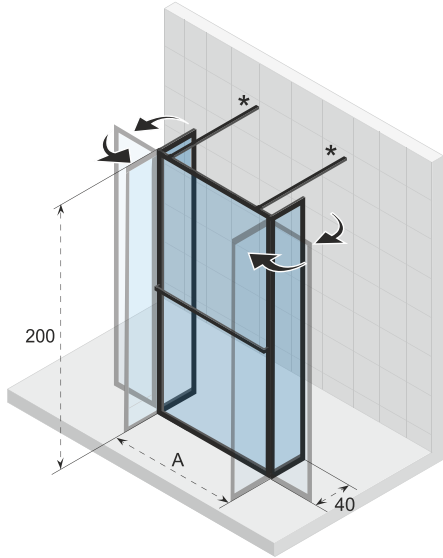

404 Swing Walk-through XL