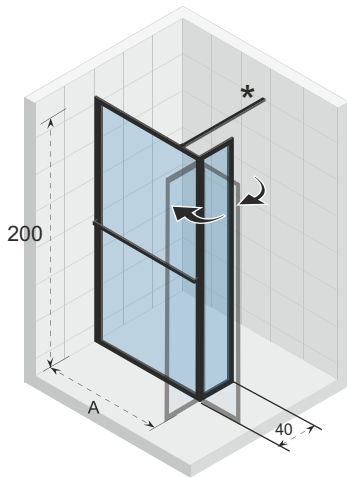

* standard 100cm stabilisation bar is included, 160cm version is separate available.

Optional to purchase

Stabilisation bar
209635

Data is subject to changes and/or errors

LUCID 402 Swing

The Lucid shower enclosures and doors series has an industrial and a calm appearance. The contemporary shower enclosure series fits nicely into any modern interior. They are available in matt black. Lucid has a frame and a bracket that can serve as a towel holder. You can of course also choose not to attach the bracket if it is more beautiful or practical in your bathroom. Lucid is available in different setups and sizes, with powder coated aluminum profiles and is easy to install.

The fixed wall and swing panel (40cm wide) for the walk-in shower, in sizes 160cm and 180cm consist of 3 parts with profiles in matte black.

Hardened glass with Riho-Shield

Parts are reversible

Thickness of the glass is 6 mm