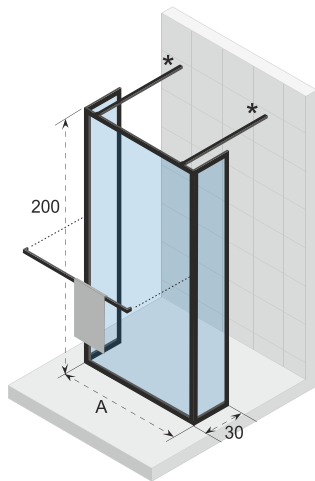

LUCID 404

The Lucid shower enclosures and doors series has an industrial and a calm appearance. The contemporary shower enclosure series fits nicely into any modern interior. They are available in matt black. Lucid has a frame and a bracket that can serve as a towel holder. You can of course also choose not to attach the bracket if it is more beautiful or practical in your bathroom. Lucid is available in different setups and sizes, with powder coated aluminum profiles and is easy to install.

Fixed wall with 2 side walls for walk-in shower, including 2 stabilizing bars. The 180 variants consist of 3 parts, the other variants of 3.

Hardened glass with Riho-Shield

Thickness of the glass is 6 mm

With towel holder (mounting is optional)

Possible to combine with and create other setups by using the available H-profile

CE approved, according to EN12150-1

Article number Matt black	H x W (cm)	A (cm)	Glass (mm)
G005037121	200 x 90	88,2 - 90	6
G005038121	200 x 100	98,2 - 100	6
G005039121	200 x 120	118,2 - 120	6
G005040121	200 x 140	138,2 - 140	6
** G005058121	200 x 180	178,2 - 180	6

* standard 100cm stabilisation bar is included, 160cm version is separate available.

**The 180 variants consist of 5 parts, the other variants of 3..

Optional to purchase

Stabilisation bar
209635

Data is subject to changes and/or errors