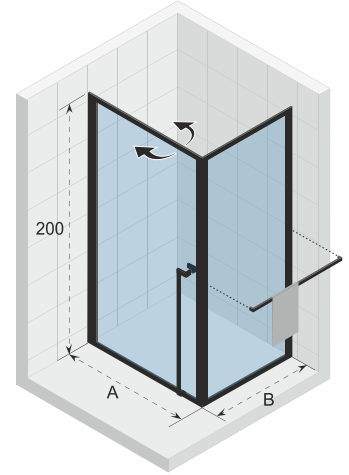

LUCID Shower enclosures and doors

101
Niche

104
Niche XL

201
Cabin

203
Cabin XL

400
Walk-in

402
Walk-in XL

402 Swing
Walk-in XL

Niche door, opens in and out. The hinge side of the door is reversible.

Hardened glass with Riho-Shield

Parts are reversible

Thickness of the glass is 6 mm

CE approved, according to EN12150-1

Profile at the bottom acts as a dam against water spraying on the showertray and splashes of water