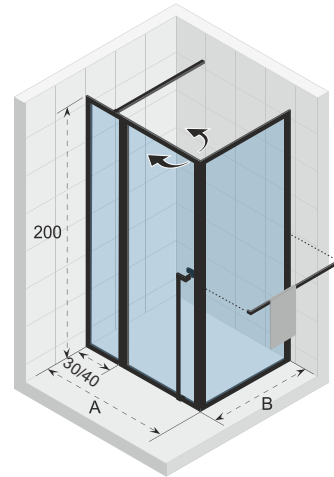

LUCID 203

The Lucid shower enclosures and doors series has an industrial and a calm appearance. The contemporary shower enclosure series fits nicely into any modern interior. They are available in matt black. Lucid has a frame and a bracket that can serve as a towel holder. You can of course also choose not to attach the bracket if it is more beautiful or practical in your bathroom. Lucid is available in different setups and sizes, with powder coated aluminum profiles and is easy to install.

Two fixed walls (1x 30 cm wide) combined with a door, open in and out. The hinge side of the door is reversible.

With towel holder (mounting is optional)

Hardened glass with Riho-Shield

Thickness of the glass is 6 mm

Profile at the bottom acts as a dam against water spraying on the showertray and splashes of water

Magnetic closing of the door

Door with lift mechanism

Parts are reversible

Left = right (hinge side reversible)

Possible to combine with and create other setups by using the available H-profile

CE approved, according to EN12150-1

Article number Matt black	H x W x D (cm)	A (cm)	B (cm)	30/40 (cm)	Glas (mm)
G005016121	200 x 110 x 80	108,1 - 110,9	78,8 - 80,2	30	6
G005017121	200 x 110 x 90	108,1 - 110,9	88,8 - 90,2	30	6
G005018121	200 x 110 x 100	108,1 - 110,9	98,8 - 100,2	30	6
G005019121	200 x 120 x 80	118,1 - 120,9	78,8 - 80,2	30	6
G005020121	200 x 120 x 90	118,1 - 120,9	88,8 - 90,2	30	6
G005021121	200 x 120 x 100	118,1 - 120,9	98,8 - 100,2	30	6
G005022121	200 x 130 x 80	128,1 - 130,9	78,8 - 80,2	30	6
G005023121	200 x 130 x 90	128,1 - 130,9	88,8 - 90,2	30	6
G005024121	200 x 130 x 100	128,1 - 130,9	98,8 - 100,2	30	6
G005050121	200 x 140 x 80	138,1 - 140,9	78,8 - 80,2	40	6
G005051121	200 x 140 x 90	138,1 - 140,9	88,8 - 90,2	40	6
G005052121	200 140 x 100	138,1 - 140,9	98,8 - 100,2	40	6