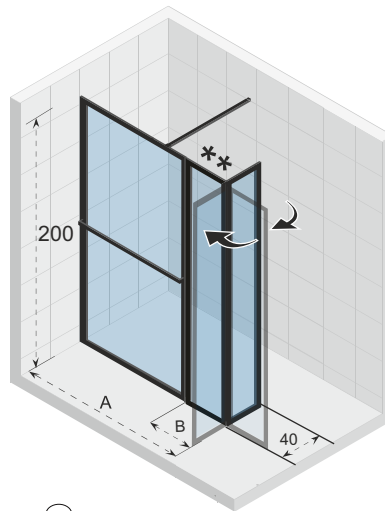

* standard 100cm stabilisation bar is included, 160cm version is separate available.

Optional to purchase

Stabilisation bar
209635

Data is subject to changes and/or errors

LUCID 402 Swing

The Lucid shower enclosures and doors series has an industrial and a calm appearance. The contemporary shower enclosure series fits nicely into any modern interior. They are available in matt black. Lucid has a frame and a bracket that can serve as a towel holder. You can of course also choose not to attach the bracket if it is more beautiful or practical in your bathroom. Lucid is available in different setups and sizes, with powder coated aluminum profiles and is easy to install.

The fixed wall and swing panel (40cm wide) for the walk-in shower, in sizes 160cm and 180cm consist of 3 parts with profiles in matte black.

Hardened glass with Riho-Shield

Parts are reversible

Thickness of the glass is 6 mm