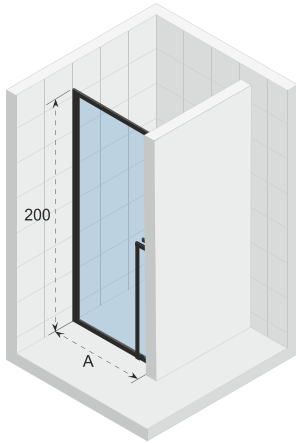

LUCID Shower enclosures and doors

101
Niche

104
Niche XL

201
Cabin

203
Cabin XL

400
Walk-in

402
Walk-in XL

402 Swing
Walk-in XL