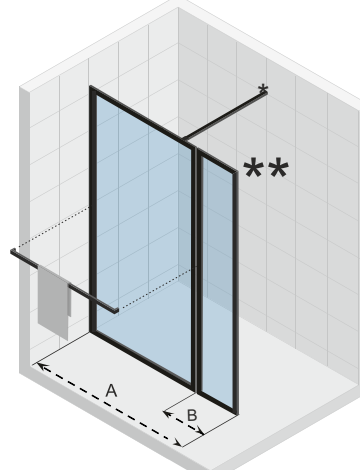

Two fixed walls (1x 30 cm wide) combined with a door, open in and out. The hinge side of the door is reversible.

With towel holder (mounting is optional)

Hardened glass with Riho-Shield

Thickness of the glass is 6 mm

Profile at the bottom acts as a dam against water spraying on the showertray and splashes of water

Magnetic closing of the door

Door with lift mechanism

Parts are reversible

Left = right (hinge side reversible)

Possible to combine with and create other setups by using the available H-profile

CE approved, according to EN12150-1

Article number Matt black	H x W x D (cm)	A (cm)	B (cm)	30/40 (cm)	Glas (mm)
G005016121	200 x 110 x 80	108,1 - 110,9	78,8 - 80,2	30	6
G005017121	200 x 110 x 90	108,1 - 110,9	88,8 - 90,2	30	6
G005018121	200 x 110 x 100	108,1 - 110,9	98,8 - 100,2	30	6
G005019121	200 x 120 x 80	118,1 - 120,9	78,8 - 80,2	30	6
G005020121	200 x 120 x 90	118,1 - 120,9	88,8 - 90,2	30	6
G005021121	200 x 120 x 100	118,1 - 120,9	98,8 - 100,2	30	6
G005022121	200 x 130 x 80	128,1 - 130,9	78,8 - 80,2	30	6
G005023121	200 x 130 x 90	128,1 - 130,9	88,8 - 90,2	30	6
G005024121	200 x 130 x 100	128,1 - 130,9	98,8 - 100,2	30	6
G005050121	200 x 140 x 80	138,1 - 140,9	78,8 - 80,2	40	6
G005051121	200 x 140 x 90	138,1 - 140,9	88,8 - 90,2	40	6
G005052121	200 140 x 100	138,1 - 140,9	98,8 - 100,2	40	6

The fixed walls for walk-in shower, in the sizes 160cm and 180cm consist of 2 parts with profiles in matte black.

Hardened glass with Riho-Shield

Thickness of the glass is 6 mm

With towel holder (mounting is optional)