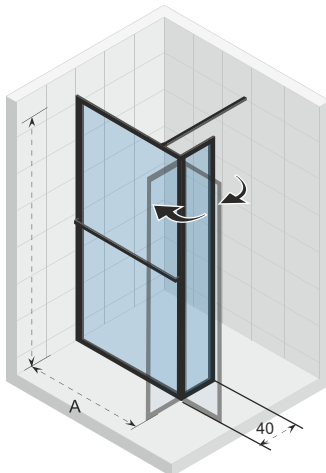

402 Swing
Walk-in XL