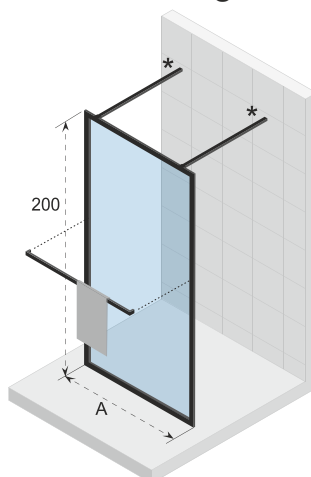

401
Walk-through