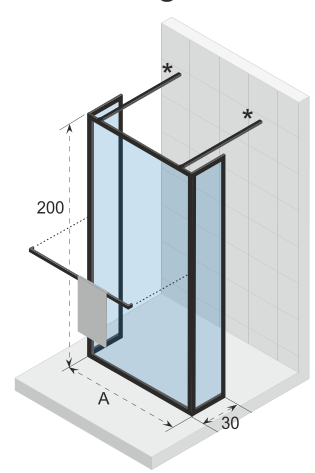

404
Walk-through XL

Data is subject to changes and/or errors