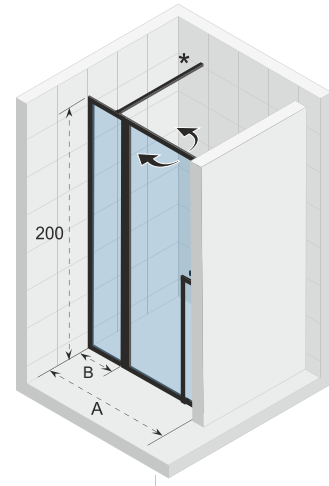

Niche door, opens in and out. The hinge side of the door is reversible.

Hardened glass with Riho-Shield

Parts are reversible

Thickness of the glass is 6 mm

CE approved, according to EN12150-1

Profile at the bottom acts as a dam against water spraying on the showertray and splashes of water

Magnetic closing of the door

Door with lift mechanism

Article number Matt black	H x W (cm)	A (cm)	Glass (mm)
G005001121	200 x 80	78,3 - 80,7	6
G005002121	200 x 90	88,3 - 90,7	6
G005003121	200 x 100	98,3 - 100,7	6

Fixed wall (30 cm wide) with niche door, open in and out. The hinge side of the door is reversible.

Hardened glass with Riho-Shield

Parts are reversible

Thickness of the glass is 6 mm

Left = right (hinge side reversible)