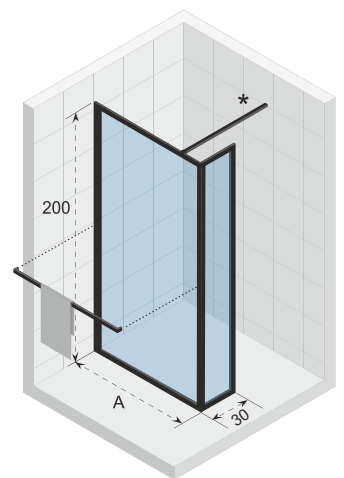

402
Walk-in XL