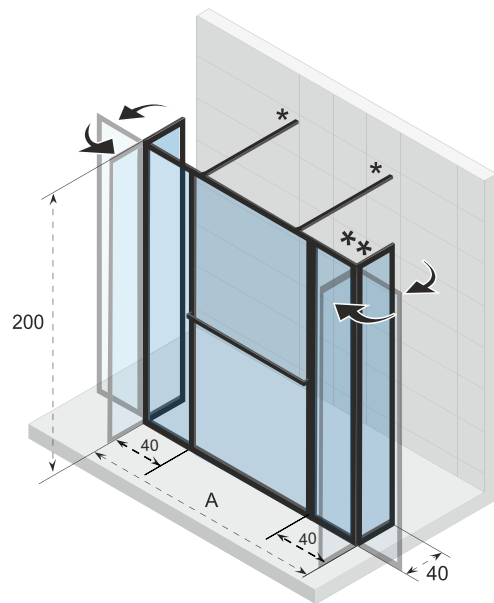

Left = right (hinge side reversible)

Profile at the bottom acts as a dam against water spraying on the showertray and splashes of water

CE approved, according to EN12150-1

Magnetic closing of the door

Door with lift mechanism

* standard 100cm stabilisation bar is included, 160cm version is separate available.

**The 180 variants consist of 5 parts, the other variants of 3..

Optional to purchase

Stabilisation bar
209635

Data is subject to changes and/or errors

The swing panel (40cm wide) for the walk-through shower, in sizes 160cm and 180cm consist of 3 parts with profiles in matte black.

Hardened glass with Riho-Shield

Thickness of the glass is 6 mm

With towel holder (mounting is optional)