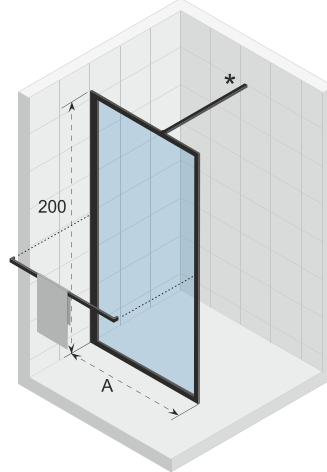

400
Walk-in