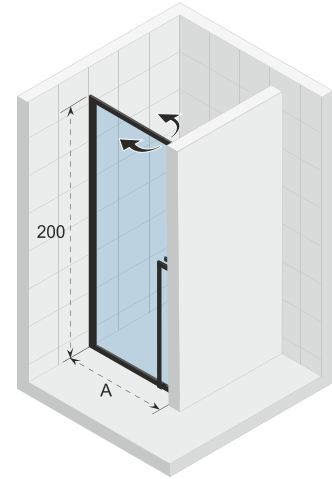

Niche door, opens in and out. The hinge side of the door is reversible.

Hardened glass with Riho-Shield

Parts are reversible

Thickness of the glass is 6 mm

CE approved, according to EN12150-1

Profile at the bottom acts as a dam against water spraying on the showertray and splashes of water