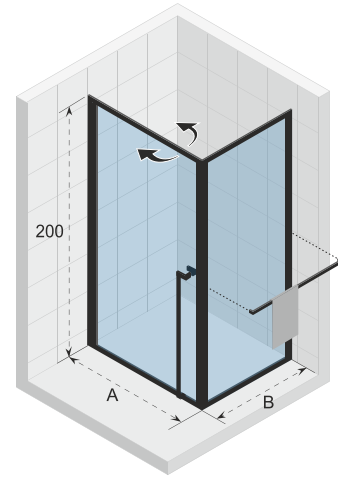

Fixed wall combined with a door, open in and out. The hinge side of the door is reversible.

With towel holder (mounting is optional)

Hardened glass with Riho-Shield

Parts are reversible

Thickness of the glass is 6 mm

Left = right (hinge side reversible)

Profile at the bottom acts as a dam against water spraying on the showertray and splashes of water

CE approved, according to EN12150-1

Magnetic closing of the door

Door with lift mechanism