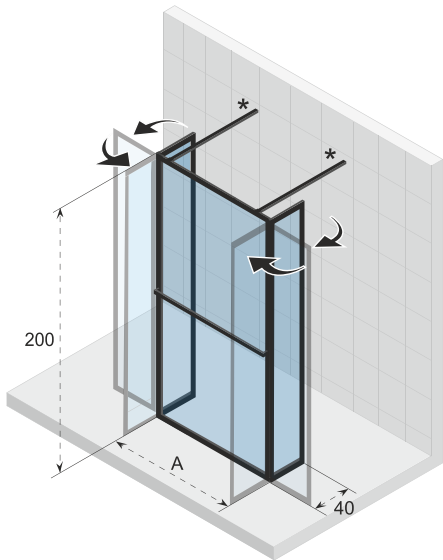

Left = right (hinge side reversible)

Profile at the bottom acts as a dam against water spraying on the showertray and splashes of water

CE approved, according to EN12150-1

Magnetic closing of the door

Door with lift mechanism

* standard 100cm stabilisation bar is included, 160cm version is separate available.

**The 180 variants consist of 5 parts, the other variants of 3..

Optional to purchase

Stabilisation bar
209635

Data is subject to changes and/or errors

The swing panel (40cm wide) for the walk-through shower, in sizes 160cm and 180cm consist of 3 parts with profiles in matte black.

Hardened glass with Riho-Shield

Thickness of the glass is 6 mm

With towel holder (mounting is optional)