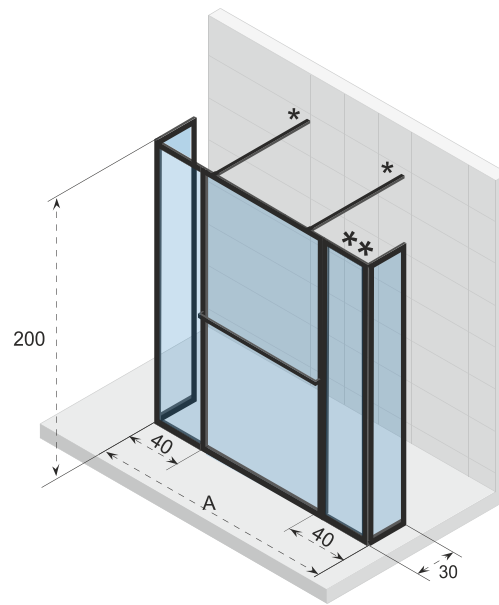

LUCID 404

The Lucid shower enclosures and doors series has an industrial and a calm appearance. The contemporary shower enclosure series fits nicely into any modern interior. They are available in matt black. Lucid has a frame and a bracket that can serve as a towel holder. You can of course also choose not to attach the bracket if it is more beautiful or practical in your bathroom. Lucid is available in different setups and sizes, with powder coated aluminum profiles and is easy to install.

Fixed wall with 2 side walls for walk-in shower, including 2 stabilizing bars. The 180 variants consist of 3 parts, the other variants of 3.

Hardened glass with Riho-Shield

Thickness of the glass is 6 mm

With towel holder (mounting is optional)

Possible to combine with and create other setups by using the available H-profile

CE approved, according to EN12150-1

Article number Matt black	H x W (cm)	A (cm)	Glass (mm)
G005037121	200 x 90	88,2 - 90	6
G005038121	200 x 100	98,2 - 100	6
G005039121	200 x 120	118,2 - 120	6
G005040121	200 x 140	138,2 - 140	6
** G005058121	200 x 180	178,2 - 180	6

* standard 100cm stabilisation bar is included, 160cm version is separate available.

**The 180 variants consist of 5 parts, the other variants of 3..

Optional to purchase

Stabilisation bar
209635

Data is subject to changes and/or errors