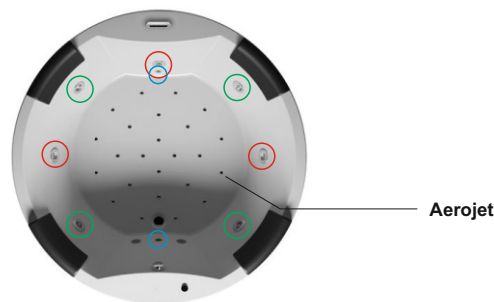

CARMEN

This large high-gloss white thermae bath is completely round. It provides room for four people. It contains a spacious inner size with a matching bottom size. The perfect wellness area for one or several persons. By applying the specially designed supplied headrests, you create a beautiful and beautifully designed round bath for the more spacious bathroom. The outer wall is usually tiled with mosaic mats. Thermae baths include a touchscreen, heating function and cleaning system.

Model	L x W x H (cm)	Volume* (ltr)	Weight (kg)	Water height (cm)
BZ29	180 x 180 x 53	440	75	40

* The volume of the bath is measured including the (average) volume of two persons.

Hydrojet maxi
Colour therapy
Hydrojet rotating