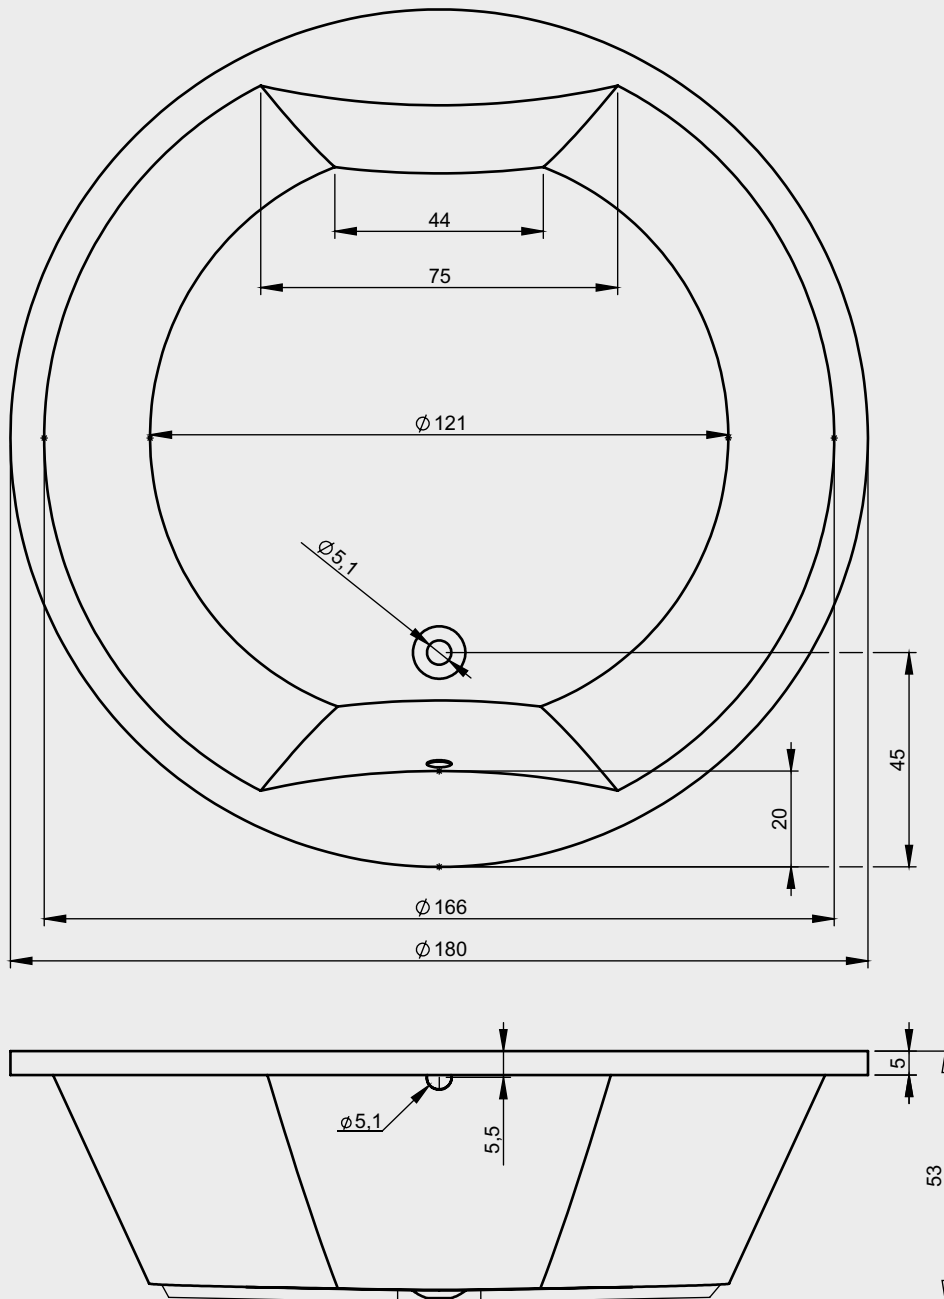

Model	L x W x H (cm)	Volume* (ltr)	Weight (kg)	Water height (cm)
BZ29	180 x 180 x 53	440	75	40

* The volume of the bath is measured including the (average) volume of two persons.

Hydrojet maxi
Colour therapy
Hydrojet rotating

- M Hydro motor
- M Aero Motor
- M 2nd Hydromotor
- ▲ Touch panel
- Cleanpool Inlet
- ▭ Service hatch

Data is subject to changes and/or errors