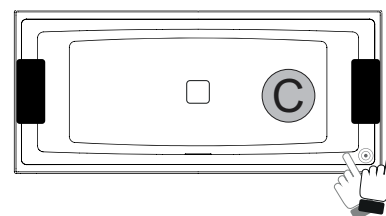

Still baths are optional with light and white headrest. Baths can be ordered with light on one side or on two sides. This includes light + according headrest(s).

Not for P&P version!