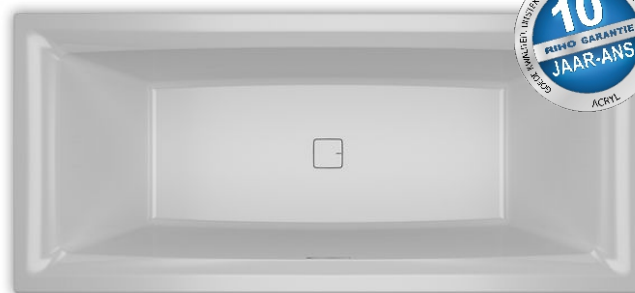

STILL SQUARE

This high-gloss white acrylic bath has unique features. For example, a square pop-up is placed in the bottom. The overflow is a sleek elongated slot. So no more rotary knob. The sleek overflow can also be carried out with Riho Fall; a system to fill the bath via the overflow. Then no separate tap is needed. Still Square can also be executed with light on one or two sides in the back, over which a white one headrest is placed, that spreads the light in the bath.

Riho acrylic bathtubs are made of high-quality acrylic, fully reinforced and all through white in colour. The acrylic baths are non-aging and UV resistant. The material is completely pore-free and smooth. Lime will adhere poorly so no bacteria remain. Therefore, the baths are easy to clean. The surface is pleasantly warm. Standard the bathtub does not include a legset but does include an overflow/drain.

Article number	L x W x H (cm)	Volume** (ltr)	Weight (kg)	Water depth (cm)	Option Rihopool***	Overflow (type)	RIHO Fall
B10001005	170 x 75 x 50	192	25	41	Air / Joy / Flow / Bliss	Minimalist slot	Chrome
B09901005	180 x 80 x 50	233	26	41	Air / Joy / Flow / Bliss		
B100030005 P&P*	170 x 75 x 62 (R)	192	51	41	x		
B100031005 P&P*	170 x 75 x 62 (L)	192	51	41	x		
B099030005 P&P*	180 x 80 x 62 (R)	233	52	41	x		
B099031005 P&P*	180 x 80 x 62 (L)	233	52	41	x		

* The contents of the baths are measured including the (average) volume of one person.

** Plug&Play are versions with acryl bonded panels for corner placing. These baths include a legset. The siphon needs a recess in the floor with a minimum of 3cm.