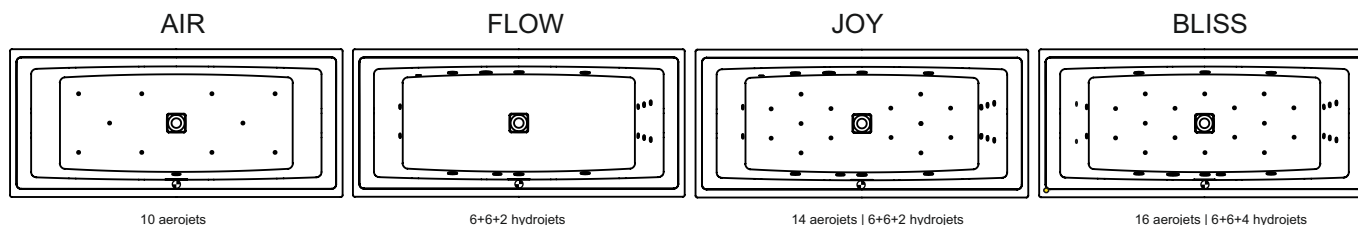

STILL SQUARE

This high-gloss white acrylic bath has unique features. For example, a square pop-up is placed in the bottom. The overflow is a sleek elongated slot. So no more rotary knob. The sleek overflow can also be carried out with Riho Fall; a system to fill the bath via the overflow. Then no separate tap is needed. Still Square can also be executed with light on one or two sides in the back, over which a white one headrest is placed, that spreads the light in the bath.

Riho acrylic bathtubs are made of high-quality acrylic, fully reinforced and all through white in colour. The acrylic baths are non-aging and UV resistant. The material is completely pore-free and smooth. Lime will adhere poorly so no bacteria remain. Therefore, the baths are easy to clean. The surface is pleasantly warm. Standard the bathtub does not include a legset but does include an overflow/drain.

Article number	L x W x H (cm)	Volume** (ltr)	Weight (kg)	Water depth (cm)	Option Rihopool***	Overflow (type)	RIHO Fall
B10001005	170 x 75 x 50	192	25	41	Air / Joy / Flow / Bliss	Minimalist slot	Chrome
B09901005	180 x 80 x 50	233	26	41	Air / Joy / Flow / Bliss		
B100030005 P&P*	170 x 75 x 62 (R)	192	51	41	x		
B100031005 P&P*	170 x 75 x 62 (L)	192	51	41	x		
B099030005 P&P*	180 x 80 x 62 (R)	233	52	41	x		
B099031005 P&P*	180 x 80 x 62 (L)	233	52	41	x		

* The contents of the baths are measured including the (average) volume of one person.

** Plug&Play are versions with acryl bonded panels for corner placing. These baths include a legset. The siphon needs a recess in the floor with a minimum of 3cm.

*** Rihopool whirlpool systems already include a legset.

Still baths are optional with light and white headrest. Baths can be ordered with light on one side or on two sides. This includes light + according headrest(s).