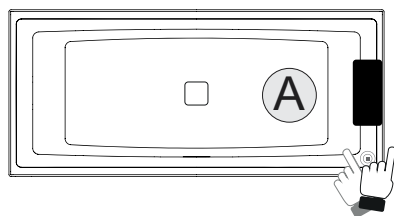

Still baths are optional with light and white headrest. Baths can be ordered with light on one side or on two sides. This includes light + according headrest(s).

Not for P&P version!