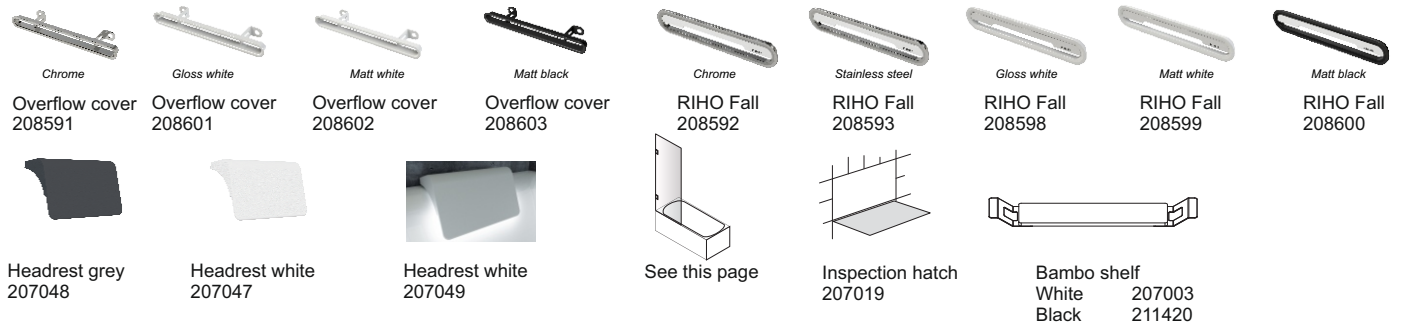

Optional

Bath screen

Scandic X107	Scandic X108	Scandic X109	Scandic X109V	Scandic X409	Scandic X500	Novik Z107	Novik Z500	Grid GB501	Lucid GD501