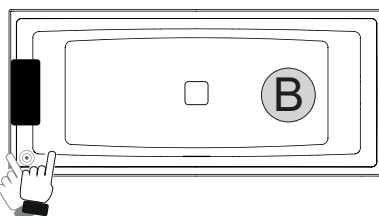

Still baths are optional with light and white headrest. Baths can be ordered with light on one side or on two sides. This includes light + according headrest(s).

Not for P&P version!