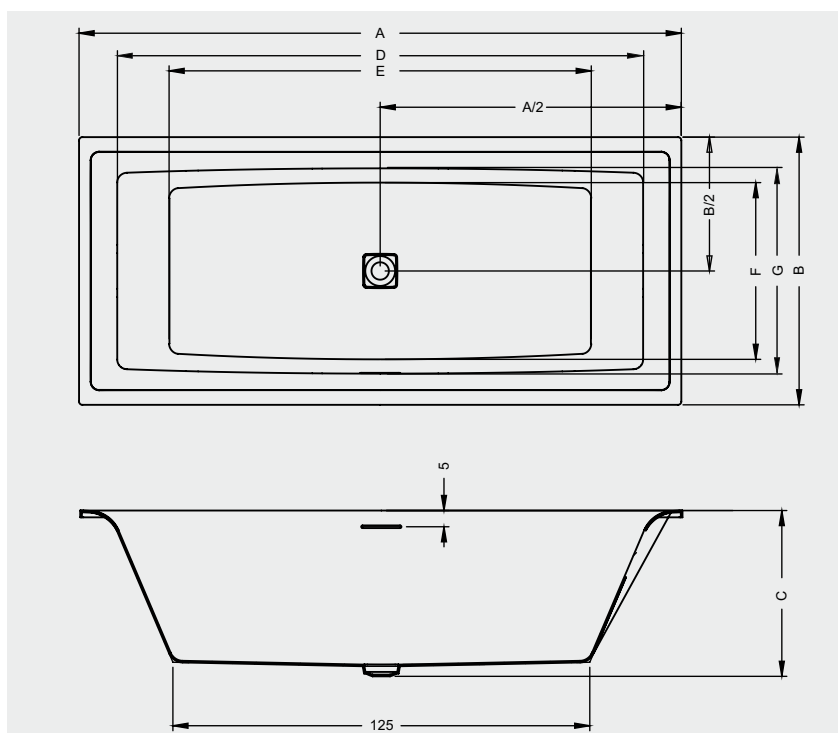

* The contents of the baths are measured including the (average) volume of one person.

** Plug&Play are versions with acryl bonded panels for corner placing. These baths include a legset. The siphon needs a recess in the floor with a minimum of 3cm.

Whirlpool

Right type

Left type

- Motor in Air or Flow (Hydro or Aero)
Hydro motor in Joy and Bliss (Hydro + Aero)
- Aero Motor in Joy and Bliss (Hydro + Aero)
- Control panel
- Cleanpool inlet
- Service hatch

Dimension

	A	B	C	D	E	F	G
B100001005	170	75	50	157	115	47	56
B099001005	180	80	50	147	126	53	61
B100030005 / B100031005	170	75	50	157	115	47	56
B099030005 / B099031005	180	80	50	147	126	53	61

PLUG & PLAY