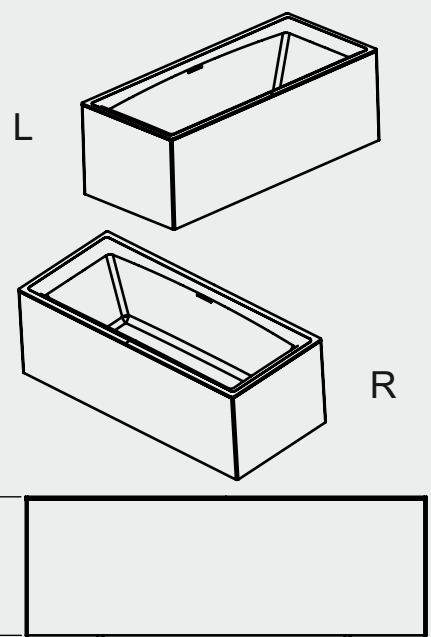

Whirlpool

Right type

Left type

- Motor in Air or Flow (Hydro or Aero)
Hydro motor in Joy and Bliss (Hydro + Aero)
- Aero Motor in Joy and Bliss (Hydro + Aero)
- Control panel
- Cleanpool inlet
- Service hatch

Dimension

	A	B	C	D	E	F	G
B100001005	170	75	50	157	115	47	56
B099001005	180	80	50	147	126	53	61
B100030005 / B100031005	170	75	50	157	115	47	56
B099030005 / B099031005	180	80	50	147	126	53	61

PLUG & PLAY