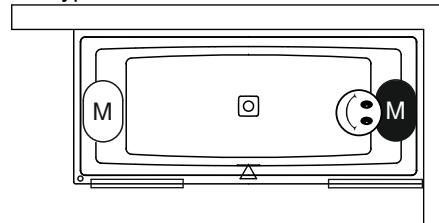

Whirlpool

Right type

Left type

- Motor in Air or Flow (Hydro or Aero)
Hydro motor in Joy and Bliss (Hydro + Aero)
- Aero Motor in Joy and Bliss (Hydro + Aero)
- Control panel
- Cleanpool inlet
- Service hatch