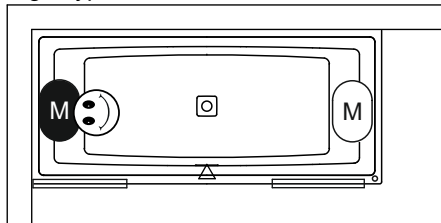

Whirlpool

Right type

Left type

- Motor in Air or Flow (Hydro or Aero)
Hydro motor in Joy and Bliss (Hydro + Aero)
- Aero Motor in Joy and Bliss (Hydro + Aero)
- Control panel
- Cleanpool inlet
- Service hatch