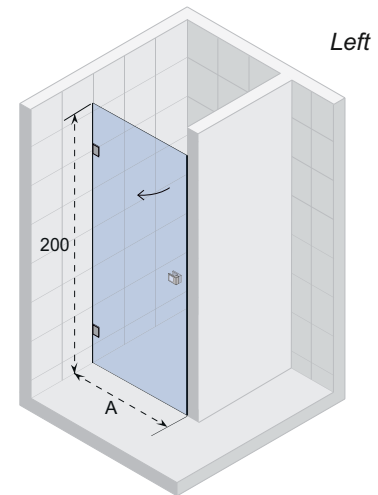

SCANDIC X101

The niche door has two hinges. The niche door can be enlarged by 1 cm using expanding profile.

Scandic shower enclosures and doors are characterized by minimalist and compact rectangular brass chrome or black hinges. The 8 mm clear glass, which is also available in a Satinato version, is equipped with Riho Shield. Because of the elevator hinges, most cabins are available in a left and right version.

Hardened glass with Riho Shield

Thickness of the glass is 8 mm

The glass profile and glass wall provide the bathroom with protection from splashing water.

Door with lift mechanism

Including wall magnetic profile

Satinato glass possible (not reversible)

CE approved, according to EN12150-1

Article number (L)	Article number (R)	Color	A (cm)
GX06082B1	GX06082B2	black	67,8 - 68,2
GX06082C1	GX06082C2	chrome	67,8 - 68,2
GX08002B1	GX08002B2	black	77,8 - 78,2
GX08002C1	GX08002C2	chrome	77,8 - 78,2
GX00012B1	GX00012B2	black	87,8 - 88,2
GX00012C1	GX00012C2	chrome	87,8 - 88,2
GX00032B1	GX00032B2	black	97,8 - 98,2
GX00032C1	GX00032C2	chrome	97,8 - 98,2