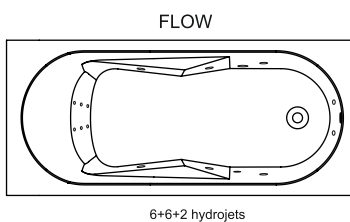

## LAZY

Lazy is made of white acrylic and above all very comfortable. The bath has a sleek, low bath rim of two centimeters, small armrests and a back with a combined lying and sitting shape. At the foot end, extra space has been made to possibly stand in the bath. The drain control knob can be positioned at the foot end, left, right or center. The drain in the bottom of the bath is mounted in the same place.

Article nr.	L x W x H (cm)	Volume** (ltr)	Weight (kg)	Overflow	Water depth (cm)	Rihopool***
<b>B078001005</b>	170 x 75 x 47	242	19		37	Air / Flow
<b>B079001005</b>	170 x 75 x 47	242	19		37	Air / Flow
<b>B080001005</b>	170 x 75 x 47	242	19		37	Air / Flow
<b>B081001005</b>	180 x 80 x 47	260	22		37	Air / Flow
<b>B082001005</b>	180 x 80 x 47	260	22		37	Air / Flow
<b>B083001005</b>	180 x 80 x 47	260	22		37	Air / Flow
<b>B082005005</b> p&p*	180 x 80 x 62	260	41		37	x
<b>B083005005</b> p&p*	180 x 80 x 62	260	41		37	x
<b>B079005005</b> p&p*	170 x 75 x 62	242	40		37	x
<b>B080005005</b> p&p*	170 x 75 x 62	242	40		37	x

\* Plug&Play are versions with acryl bonded panels for corner placing. These baths include a legset.

\*\* The contents of the baths are measured including the (average) volume of one person.

\*\*\* Rihopool whirlpoolsystems already include a legset.