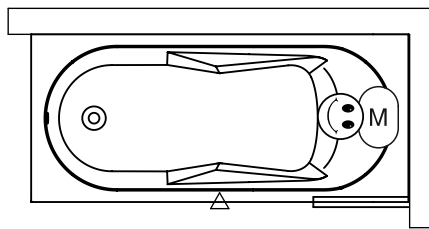

Left type

- Motor Hydro or Aero
- Control panel
- Service hatch

BATH SCREEN	Scandic X107	Scandic X108	Scandic X109	Scandic X109V	Scandic X409	Scandic X500	Novik Z107	Novik Z500	Grid GB501	Lucid GD501

BATH	Front panel	Side panel	Height (cm)
B078001 | B079001 | B080001	209301	209280	57
B081001 | B082001 | B083001	209307	209281	57

Type	A	B	C	D	E	F	G
B078001 | B079001 | B080001	170	70	47	155	113	39	44
B081001 | B082001 | B083001	180	80	47	165	123	43	49,5
B082005 | B083005	180	80	47	165	123	43	49,5
B079005 | B080005	170	70	47	155	113	39	44