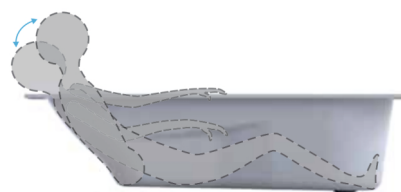

## LAZY

Lazy is made of white acrylic and above all very comfortable. The bath has a sleek, low bath rim of two centimeters, small armrests and a back with a combined lying and sitting shape. At the foot end, extra space has been made to possibly stand in the bath. The drain control knob can be positioned at the foot end, left, right or center. The drain in the bottom of the bath is mounted in the same place.

Riho acrylic bathtubs are made of high-quality acrylic, fully reinforced and all through white in colour. The acrylic baths are non-aging and UV resistant. The material is completely pore-free and smooth. Lime will adhere poorly so no bacteria remain. Therefore, the baths are easy to clean. The surface is pleasantly warm. Standard the bathtub does not include a legset and overflow/drain.

\* Plug&Play are versions with acryl bonded panels for corner placing. These baths include a legset.

\*\* The contents of the baths are measured including the (average) volume of one person.

\*\*\* Rihopool whirlpoolsystems already include a legset.