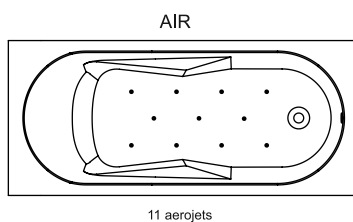

## LAZY

Lazy is made of white acrylic and above all very comfortable. The bath has a sleek, low bath rim of two centimeters, small armrests and a back with a combined lying and sitting shape. At the foot end, extra space has been made to possibly stand in the bath. The drain control knob can be positioned at the foot end, left, right or center. The drain in the bottom of the bath is mounted in the same place.

Article nr.	L x W x H (cm)	Volume** (ltr)	Weight (kg)	Overflow	Water depth (cm)	Rihopool***
<b>B078001005</b>	170 x 75 x 47	242	19		37	Air / Flow
<b>B079001005</b>	170 x 75 x 47	242	19		37	Air / Flow
<b>B080001005</b>	170 x 75 x 47	242	19		37	Air / Flow
<b>B081001005</b>	180 x 80 x 47	260	22		37	Air / Flow
<b>B082001005</b>	180 x 80 x 47	260	22		37	Air / Flow
<b>B083001005</b>	180 x 80 x 47	260	22		37	Air / Flow
<b>B082005005</b> p&p*	180 x 80 x 62	260	41		37	x
<b>B083005005</b> p&p*	180 x 80 x 62	260	41		37	x
<b>B079005005</b> p&p*	170 x 75 x 62	242	40		37	x
<b>B080005005</b> p&p*	170 x 75 x 62	242	40		37	x

\* Plug&Play are versions with acryl bonded panels for corner placing. These baths include a legset.

\*\* The contents of the baths are measured including the (average) volume of one person.

\*\*\* Rihopool whirlpoolsystems already include a legset.