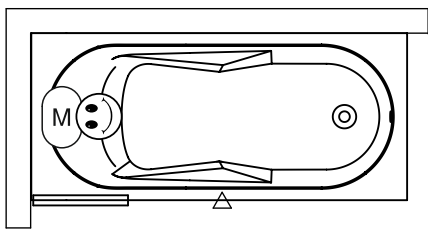

Right type

- Motor Hydro or Aero
- Control panel
- Service hatch

BATH SCREEN	Scandic X107	Scandic X108	Scandic X109	Scandic X109V	Scandic X409	Scandic X500	Novik Z107	Novik Z500	Grid GB501	Lucid GD501

BATH	Front panel	Side panel	Height (cm)
B078001 | B079001 | B080001	209301	209280	57
B081001 | B082001 | B083001	209307	209281	57

Type	A	B	C	D	E	F	G
B078001 | B079001 | B080001	170	70	47	155	113	39	44
B081001 | B082001 | B083001	180	80	47	165	123	43	49,5
B082005 | B083005	180	80	47	165	123	43	49,5
B079005 | B080005	170	70	47	155	113	39	44

PLUG & PLAY

Data is subject to changes and/or errors