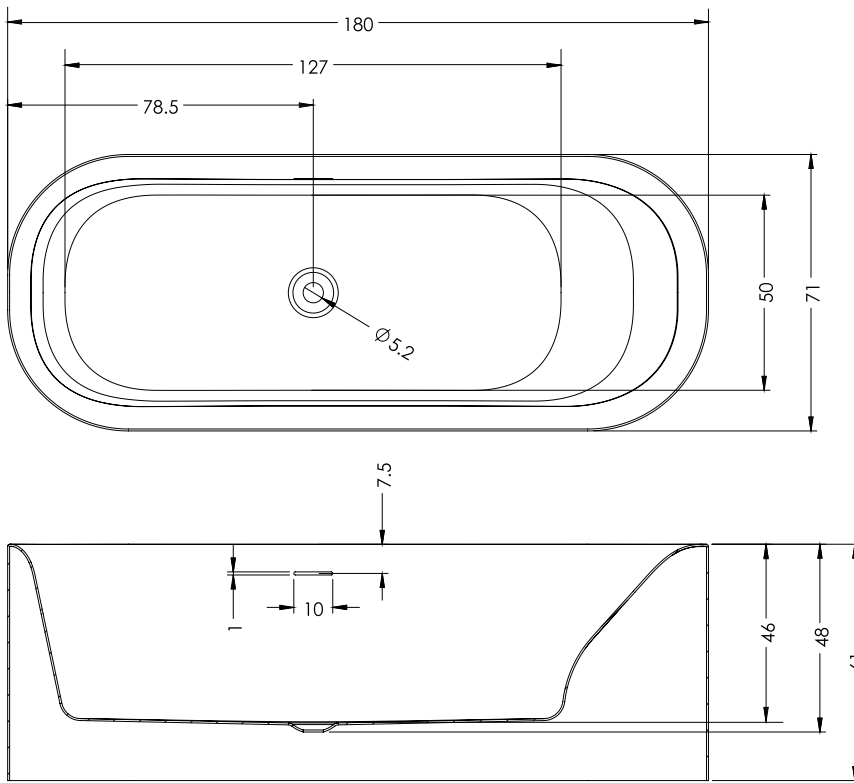

DEVOTION

Model Devotion is a double sided(half) freestanding acrylic bathtub with slim rim. The freestanding model is asymmetrical and has a special sit/lie shape, ideal for relaxing in and for lying down or sitting. Devotion B2W(back to wall) is a semi freestanding bathtub. This bath is symmetrical in shape with an excellent lying form. This version is placed with the long side against the bathroom wall. Both Devotion bathtubs can be ordered with Riho Fall; this integrated bath filler makes a separate faucet superfluous and ensures that the set-up is even more beautiful. They can also be ordered with Sparkle Mood, a system with 16 sparkle jets and B-Music. Devotion bathtubs are also available in Velvet white acrylic.

Article nr.	L x W x H (cm)	Volume* (ltr)	Weight (kg)	Color	RIHO Fall	Water depth (cm)	Whirlpool (option)
B095001005	180x71x61	245	47	Gloss white	x	38,5	x
B095002005					Chrome		
B096001005	180x80x61	245	47	Gloss white	x		Sparkle Mood
B096003005					Chrome		

Matt black

Drain + cover 208706

Chrome

Drain + cover 208709

Data is subject to changes and/or errors

B095

B096