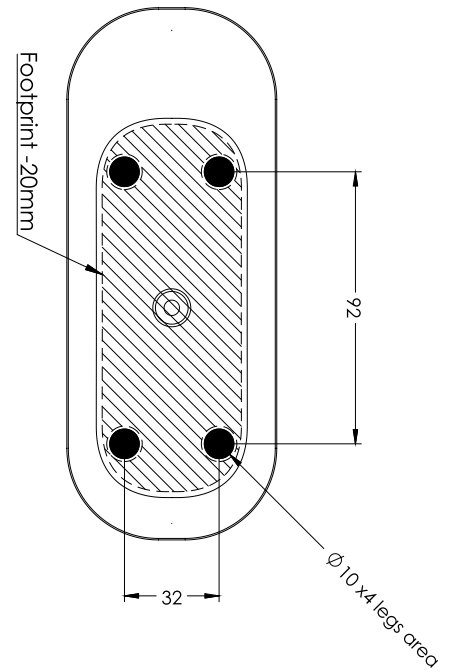

DEVOTION

Model Devotion is a double sided(half) freestanding acrylic bathtub with slim rim. The freestanding model is asymmetrical and has a special sit/lie shape, ideal for relaxing in and for lying down or sitting. Devotion B2W(back to wall) is a semi freestanding bathtub. This bath is symmetrical in shape with an excellent lying form. This version is placed with the long side against the bathroom wall. Both Devotion bathtubs can be ordered with Riho Fall; this integrated bath filler makes a separate faucet superfluous and ensures that the set-up is even more beautiful. They can also be ordered with Sparkle Mood, a system with 16 sparkle jets and B-Music. Devotion bathtubs are also available in Velvet white acrylic.

Article nr.	L x W x H (cm)	Volume* (ltr)	Weight (kg)	Color	RIHO Fall	Water depth (cm)	Whirlpool (option)
B095001005	180x71x61	245	47	Gloss white	x	38,5	x
B095002005					Chrome		
B096001005	180x80x61	245	47	Gloss white	x		Sparkle Mood
B096003005					Chrome		

Matt black

Overflow cover 208603

Stainless steel

Drain + cover 208704

Matt white

Drain + cover 208705

Gloss white

Drain + cover 208706

Matt black

Drain + cover 208706

Chrome

Drain + cover 208709

Data is subject to changes and/or errors

B095

B096