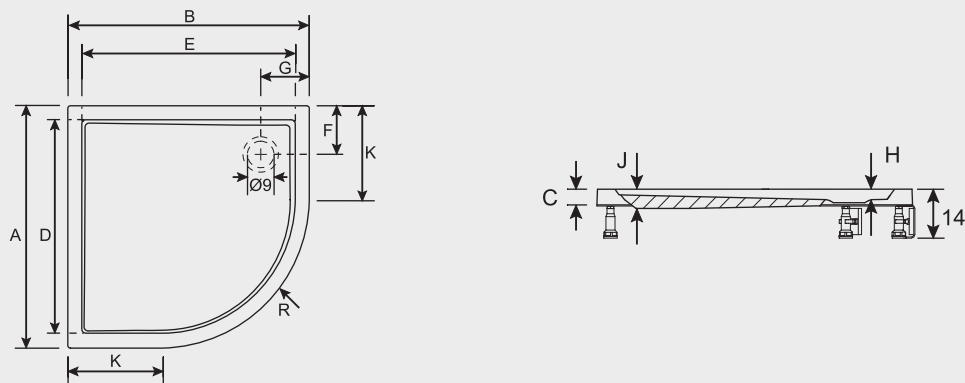

DAVOS

The glossy white Davos shower tray is equal to the shower tray Sion, but the Davos has legs and a panel. This shower tray has a thick bottom plate, allowing an easy mounting of the legs. The bottom plate is not flat and therefore not suitable for mounting on the flat floor like the Zurich shower tray. Legset and panel are included. The 90 degree panel is made out of one piece and therefore only suitable for a corner setup.

The square Davos shower tray is available in the widths 80, 90 and 100 centimeters in different lengths. The quarter round version is available in 4 sizes 80, 90, 100 and 120 centimeters.

Article number	A (cm)	B (cm)	C (cm)	D (cm)	E (cm)	F (cm)	G (cm)	H (cm)	J (cm)	Weight (kg)
D002005005	80	80	4,5	70	70	40	15	2,5	6	16
D002012005	90	80	4,5	80	70	45	15	2,5	6	17
D002013005	100	80	4,5	90	70	50	15	2,5	6	19
D002014005	120	80	4,5	110	70	60	15	2,5	6	21
D002015005	130	80	4,5	120	70	65	15	2,5	5,5	29
D002003005	140	80	4,5	130	70	70	15	2,5	5,5	33
D002016005	150	80	4,5	140	70	75	15	2,5	5,5	33
D002017005	160	80	4,5	150	70	80	15	3	5,5	35
D002006005	90	90	4,5	80	80	45	15	2,5	5,5	19
D002007005	100	90	4,5	90	80	50	15	2,5	5,5	22
D002008005	120	90	4,5	110	80	60	15	2,5	5,5	29
D002001005	130	90	4,5	120	80	65	15	2,5	5,5	31
D002009005	140	90	4,5	130	80	70	15	2,5	5,5	33
D002002005	150	90	4,5	140	80	75	15	2,5	5,5	35
D002010005	160	90	4,5	150	80	80	15	3	6	38
D002011005	100	100	4,5	90	90	50	15	3	5,7	24
D002004005	100	100	4,5	90	90	50	15	3	5,7	26

Data is subject to changes and/or errors

Article nr.	A (cm)	B (cm)	C (cm)	D (cm)	E (cm)	F (cm)	G (cm)	H (cm)	J (cm)	K (cm)	R (cm)	Weight (kg)
D002018005	80	80	4,5	70	70	18	18	2,5	6	25	55	14
D002019005	90	90	4,5	80	80	18	18	2,5	6	35	55	17
D002020005	100	100	4,5	90	90	18	18	2,5	6	45	55	19
D002021005	120	120	4,5	110	110	18	18	2,5	6	65	55	40