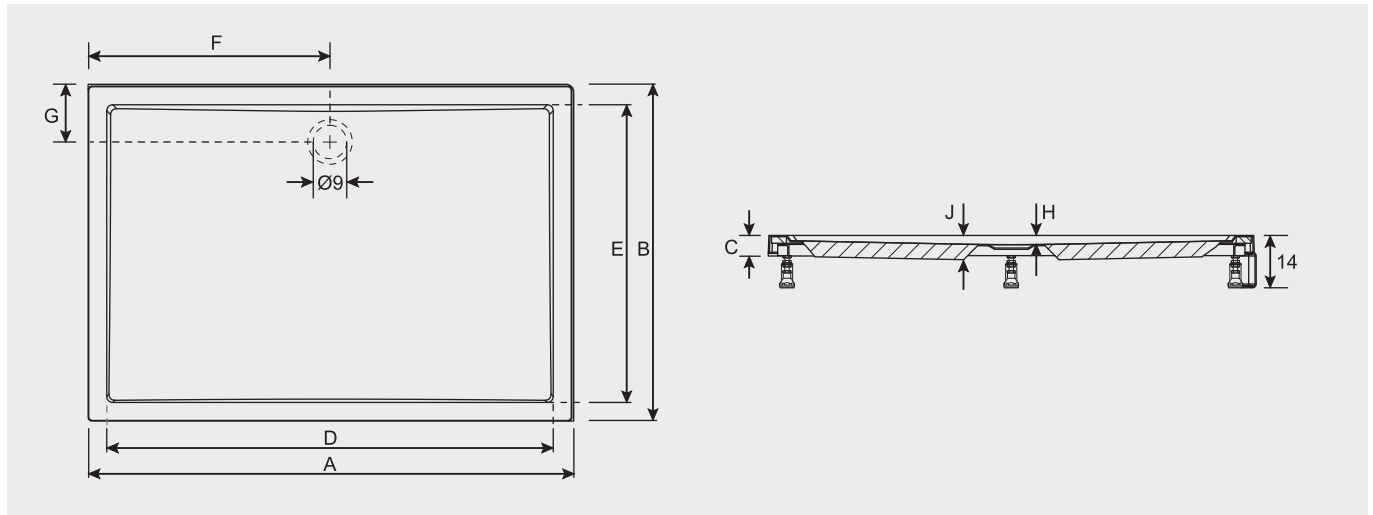

DAVOS

The glossy white Davos shower tray is equal to the shower tray Sion, but the Davos has legs and a panel. This shower tray has a thick bottom plate, allowing an easy mounting of the legs. The bottom plate is not flat and therefore not suitable for mounting on the flat floor like the Zurich shower tray. Legset and panel are included. The 90 degree panel is made out of one piece and therefore only suitable for a corner setup.

The square Davos shower tray is available in the widths 80, 90 and 100 centimeters in different lengths. The quarter round version is available in 4 sizes 80, 90, 100 and 120 centimeters.

Article number	A (cm)	B (cm)	C (cm)	D (cm)	E (cm)	F (cm)	G (cm)	H (cm)	J (cm)	Weight (kg)
D002005005	80	80	4,5	70	70	40	15	2,5	6	16
D002012005	90	80	4,5	80	70	45	15	2,5	6	17
D002013005	100	80	4,5	90	70	50	15	2,5	6	19
D002014005	120	80	4,5	110	70	60	15	2,5	6	21
D002015005	130	80	4,5	120	70	65	15	2,5	5,5	29
D002003005	140	80	4,5	130	70	70	15	2,5	5,5	33
D002016005	150	80	4,5	140	70	75	15	2,5	5,5	33
D002017005	160	80	4,5	150	70	80	15	3	5,5	35
D002006005	90	90	4,5	80	80	45	15	2,5	5,5	19
D002007005	100	90	4,5	90	80	50	15	2,5	5,5	22
D002008005	120	90	4,5	110	80	60	15	2,5	5,5	29
D002001005	130	90	4,5	120	80	65	15	2,5	5,5	31
D002009005	140	90	4,5	130	80	70	15	2,5	5,5	33
D002002005	150	90	4,5	140	80	75	15	2,5	5,5	35
D002010005	160	90	4,5	150	80	80	15	3	6	38
D002011005	100	100	4,5	90	90	50	15	3	5,7	24
D002004005	100	100	4,5	90	90	50	15	3	5,7	26

Data is subject to changes and/or errors

Article nr.	A (cm)	B (cm)	C (cm)	D (cm)	E (cm)	F (cm)	G (cm)	H (cm)	J (cm)	K (cm)	R (cm)	Weight (kg)
D002018005	80	80	4,5	70	70	18	18	2,5	6	25	55	14
D002019005	90	90	4,5	80	80	18	18	2,5	6	35	55	17
D002020005	100	100	4,5	90	90	18	18	2,5	6	45	55	19
D002021005	120	120	4,5	110	110	18	18	2,5	6	65	55	40