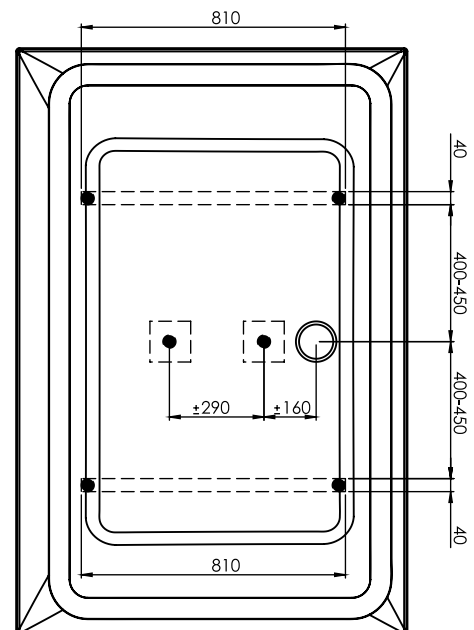

Article nr.	L x W x H (cm)	Volume* (ltr)	Weight (kg)	Water height (cm)	Rihopool**
<b>B064001005</b>	180 x 120 x 51	335	32	44	Air / Flow / Joy / Bliss

\* The contents of the baths are measured including the (average) volume of two persons.

Left type

-  Motor in Air or Flow (Hydro or Aero)  
Hydro motor in Joy and Bliss (Hydro + Aero)
-  Aero Motor in Joy and Bliss (Hydro + Aero)
-  Control panel
-  Cleanpool inlet
-  Service hatch

BATH	Front panel	Side panel	Height (cm)
B064001005	209037	x	57

FRONT

Data is subject to changes and/or errors