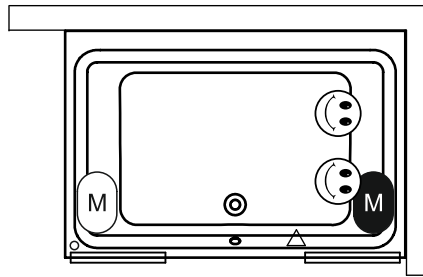

Article nr.	L x W x H (cm)	Volume* (ltr)	Weight (kg)	Water height (cm)	Rihopool**
<b>B064001005</b>	180 x 120 x 51	335	32	44	Air / Flow / Joy / Bliss

\* The contents of the baths are measured including the (average) volume of two persons.

## Optional

Headrest 19  
207043

Headrest 19  
207044

Headrest 15  
207039

See next page

Inspection hatch  
207019

Data is subject to changes and/or errors

Right type

Left type

-  Motor in Air or Flow (Hydro or Aero)  
Hydro motor in Joy and Bliss (Hydro + Aero)
-  Aero Motor in Joy and Bliss (Hydro + Aero)
-  Control panel
-  Cleanpool inlet
-  Service hatch