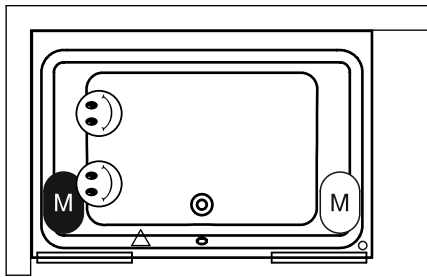

Article nr.	L x W x H (cm)	Volume* (ltr)	Weight (kg)	Water height (cm)	Rihopool**
<b>B064001005</b>	180 x 120 x 51	335	32	44	Air / Flow / Joy / Bliss

\* The contents of the baths are measured including the (average) volume of two persons.

## Optional

Headrest 19  
207043

Headrest 19  
207044

Headrest 15  
207039

See next page

Inspection hatch  
207019

Data is subject to changes and/or errors

Right type

Left type

-  Motor in Air or Flow (Hydro or Aero)  
Hydro motor in Joy and Bliss (Hydro + Aero)
-  Aero Motor in Joy and Bliss (Hydro + Aero)
-  Control panel
-  Cleanpool inlet
-  Service hatch