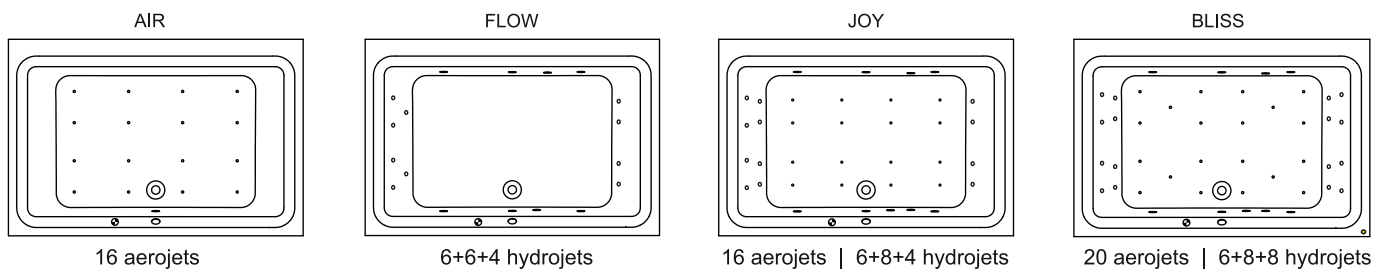

Additional

Whirlpools already include a legset!

Legset 07
207095

Mc Alpine
208867

Riho black
208711

Viega Multiplex
208873

Viega Multiplex Trio
208875

Optional

Headrest 19
207043

Headrest 19
207044

Headrest 15
207039

See next page

Inspection hatch
207019

Data is subject to changes and/or errors