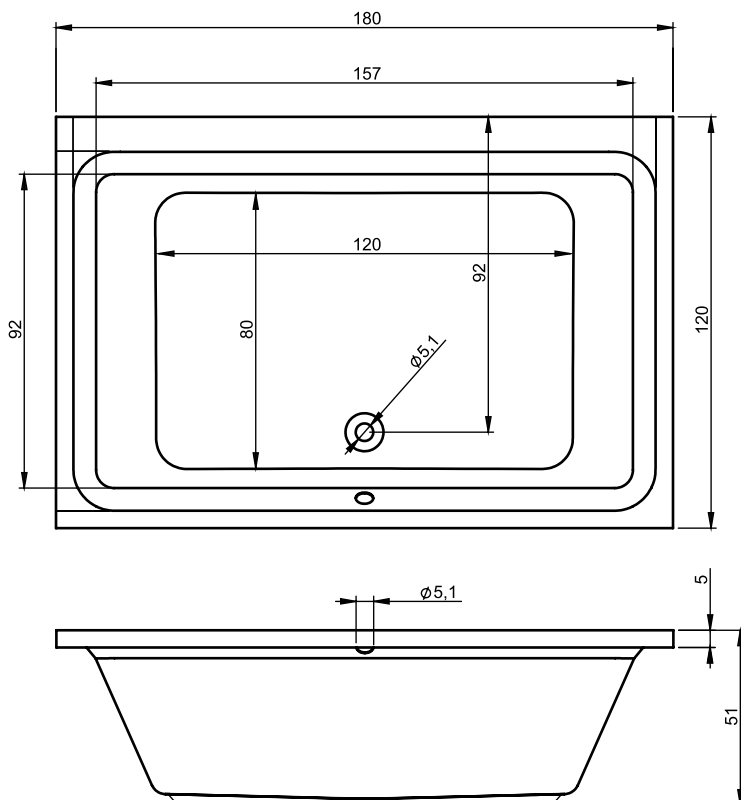

Article nr.	L x W x H (cm)	Volume* (ltr)	Weight (kg)	Water height (cm)	Rihopool**
<b>B064001005</b>	180 x 120 x 51	335	32	44	Air / Flow / Joy / Bliss

\* The contents of the baths are measured including the (average) volume of two persons.

Left type

-  Motor in Air or Flow (Hydro or Aero)  
Hydro motor in Joy and Bliss (Hydro + Aero)
-  Aero Motor in Joy and Bliss (Hydro + Aero)
-  Control panel
-  Cleanpool inlet
-  Service hatch

BATH	Front panel	Side panel	Height (cm)
B064001005	209037	x	57

FRONT

Data is subject to changes and/or errors