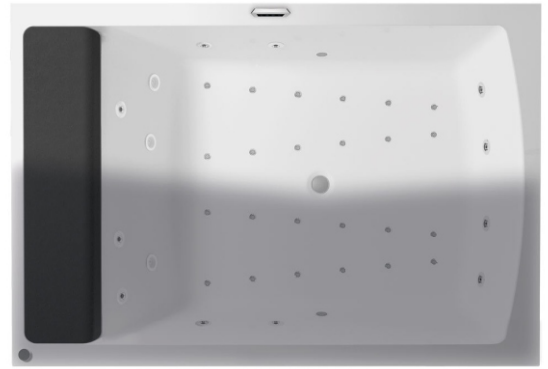

ANNA

This high-gloss white thermae bath has a modern, loft-like design and is ideal for two people side by side. It is the largest bath in the acrylic bath range of Riho. The overflow is so under the big -in the design integrated black headrest placed that the water height is at maximum. There is a pop-up in the bottom. The foot end is rather vertical, creating a generous bottom size. Thermae baths include touchscreen, heating function and cleaning system.

Riho acrylic baths are made of high-quality cast acrylic, fully reinforced and all through white in colour. Our acrylic baths are non-aging and UV resistant. The material is completely pore-free and smooth. Lime will adhere poorly so no bacteria remain, also it makes the baths easy to clean. Its surface is pleasantly warm. These Thermae-baths include a support frame and an overflow/drain combination.

Model	L x W x H (cm)	Volume* (ltr)	Weight (kg)	Water height (cm)
BZ79	190 x 130 x 48	370	38	40

* The volume of the bath is measured including the (average) volume of two persons.

Hydrojet Spa
Colour therapy
Hydrojet mini
Hydrojet rotating

24x

Aerojet

2x

LED Colour therapy

Savona/Anna Headrest

Support Frame

Clic-clac overflow/drainoverflow/drain

Touchscreen panel