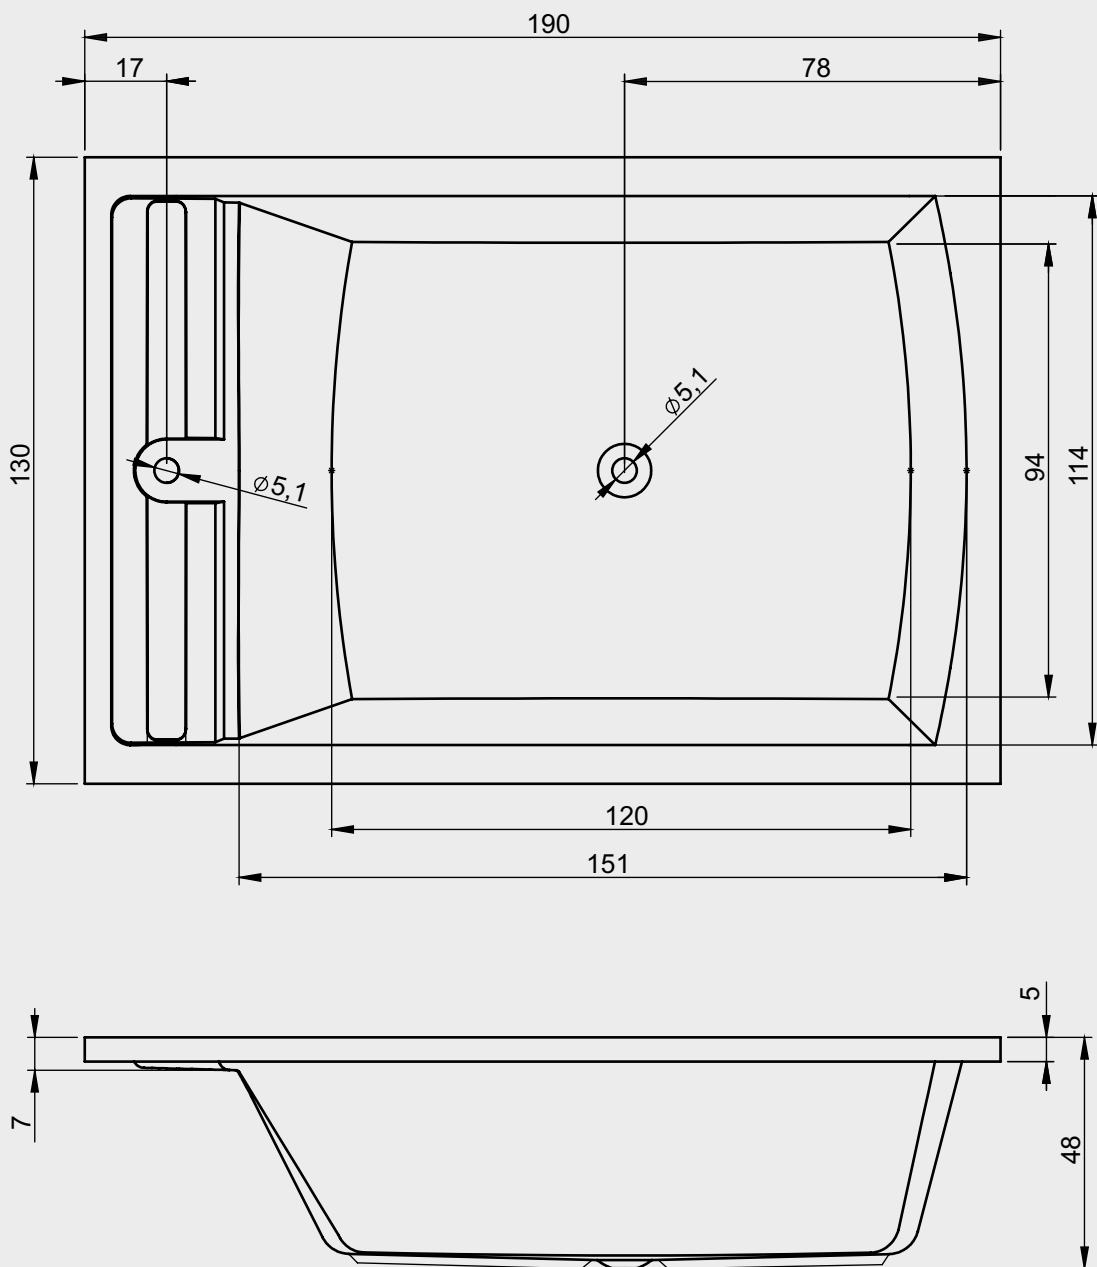

Model	L x W x H (cm)	Volume* (ltr)	Weight (kg)	Water height (cm)
BZ79	190 x 130 x 48	370	38	40

* The volume of the bath is measured including the (average) volume of two persons.

Hydrojet Spa
Colour therapy
Hydrojet mini
Hydrojet rotating

Optional

Inspection hatch
ZA1100000005

Data is subject to changes and/or errors

Right type

Left type

-  Hydro motor
-  Aero Motor
-  2nd Hydromotor
-  Touch panel
-  Cleanpool inlet
-  Service hatch

Data is subject to changes and/or errors