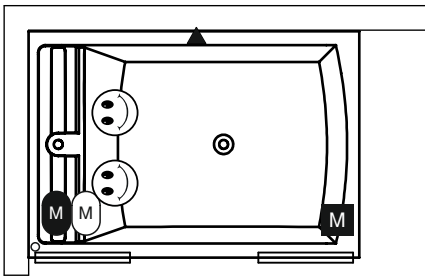

Model	L x W x H (cm)	Volume* (ltr)	Weight (kg)	Water height (cm)
BZ79	190 x 130 x 48	370	38	40

* The volume of the bath is measured including the (average) volume of two persons.

Hydrojet Spa
Colour therapy
Hydrojet mini
Hydrojet rotating

24x

Aerojet

2x

LED Colour therapy

Savona/Anna Headrest

Support Frame

Clic-clac overflow/drainoverflow/drain

Touchscreen panel

Optional

Inspection hatch
ZA1100000005

Data is subject to changes and/or errors

Right type

Left type

-  Hydro motor
-  Aero Motor
-  2nd Hydromotor
-  Touch panel
-  Cleanpool inlet
-  Service hatch

Data is subject to changes and/or errors