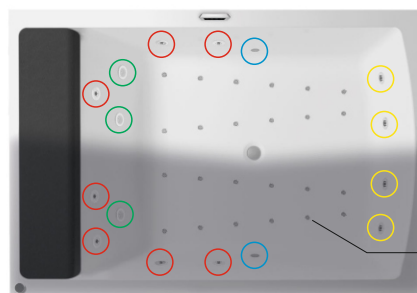

ANNA

This high-gloss white thermae bath has a modern, loft-like design and is ideal for two people side by side. It is the largest bath in the acrylic bath range of Riho. The overflow is so under the big -in the design integrated black headrest placed that the water height is at maximum. There is a pop-up in the bottom. The foot end is rather vertical, creating a generous bottom size. Thermae baths include touchscreen, heating function and cleaning system.

Riho acrylic baths are made of high-quality cast acrylic, fully reinforced and all through white in colour. Our acrylic baths are non-aging and UV resistant. The material is completely pore-free and smooth. Lime will adhere poorly so no bacteria remain, also it makes the baths easy to clean. Its surface is pleasantly warm. These Thermae-baths include a support frame and an overflow/drain combination.

Model	L x W x H (cm)	Volume* (ltr)	Weight (kg)	Water height (cm)
BZ79	190 x 130 x 48	370	38	40

* The volume of the bath is measured including the (average) volume of two persons.

Hydrojet Spa
Colour therapy
Hydrojet mini
Hydrojet rotating