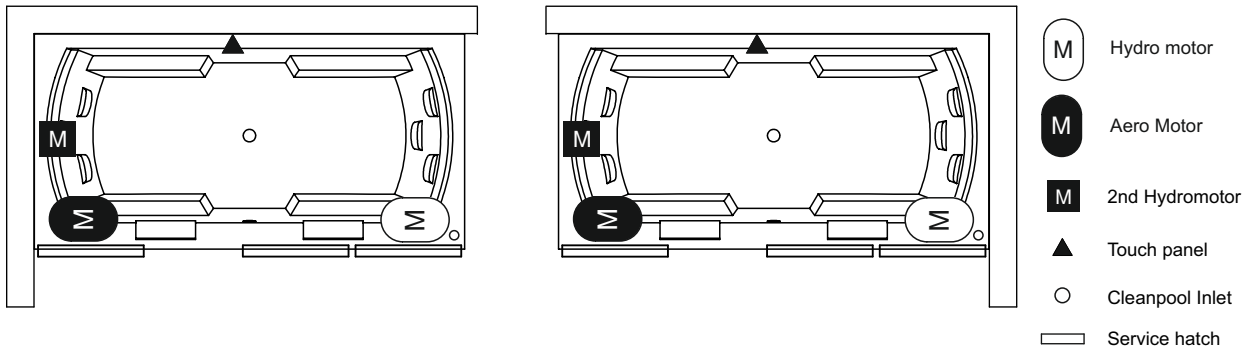

Model	L x W x H (cm)	Volume* (ltr)	Weight (kg)	Water height (cm)
<b>BZ15</b>	180 x 90 x 52	195	60	44

\* The volume of the bath is measured including the (average) volume of one person

\*\* The installation height is 67-73cm with legset.

Hydrojet eyeball

Aerojet

LED Colour therapy

Support frame

Overflow/drain combi

Headrest 2x  
Grey or black

Touchscreen panel

## Optional

Inspection hatch  
207019

Data is subject to changes and/or errors

Data is subject to changes and/or errors