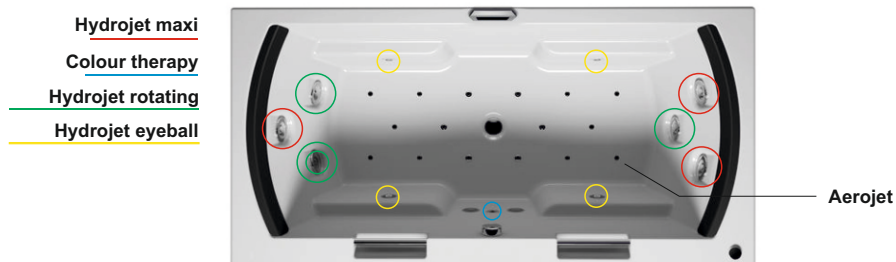

## LISA

This high-gloss white thermae bath is suitable for two people side by side but also diagonally against each other. The drain is placed on the long side so that the water height is at maximum. The bath has a raised edge at the two short sides, which gives the bath a specific touch. Special headrests were designed for this bath, four of which are included. Thermae baths include a touchscreen, heating function and cleaning system.

Riho acrylic baths are made of high-quality cast acrylic, fully reinforced and all through white in colour. Our acrylic baths are non-aging and UV resistant. The material is completely pore-free and smooth. Lime will adhere poorly so no bacteria remain, also it makes the baths easy to clean. Its surface is pleasantly warm. These Thermae-baths include a support frame and an overflow/drain combination.

Model	L x W x H (cm)	Volume* (ltr)	Weight (kg)	Water height (cm)
<b>BZ15</b>	180 x 90 x 52	195	60	44

\* The volume of the bath is measured including the (average) volume of one person

\*\* The installation height is 67-73cm with legset.

Hydrojet eyeball

Aerojet

LED Colour therapy

Support frame

Overflow/drain combi

Headrest 2x  
Grey or black

Touchscreen panel