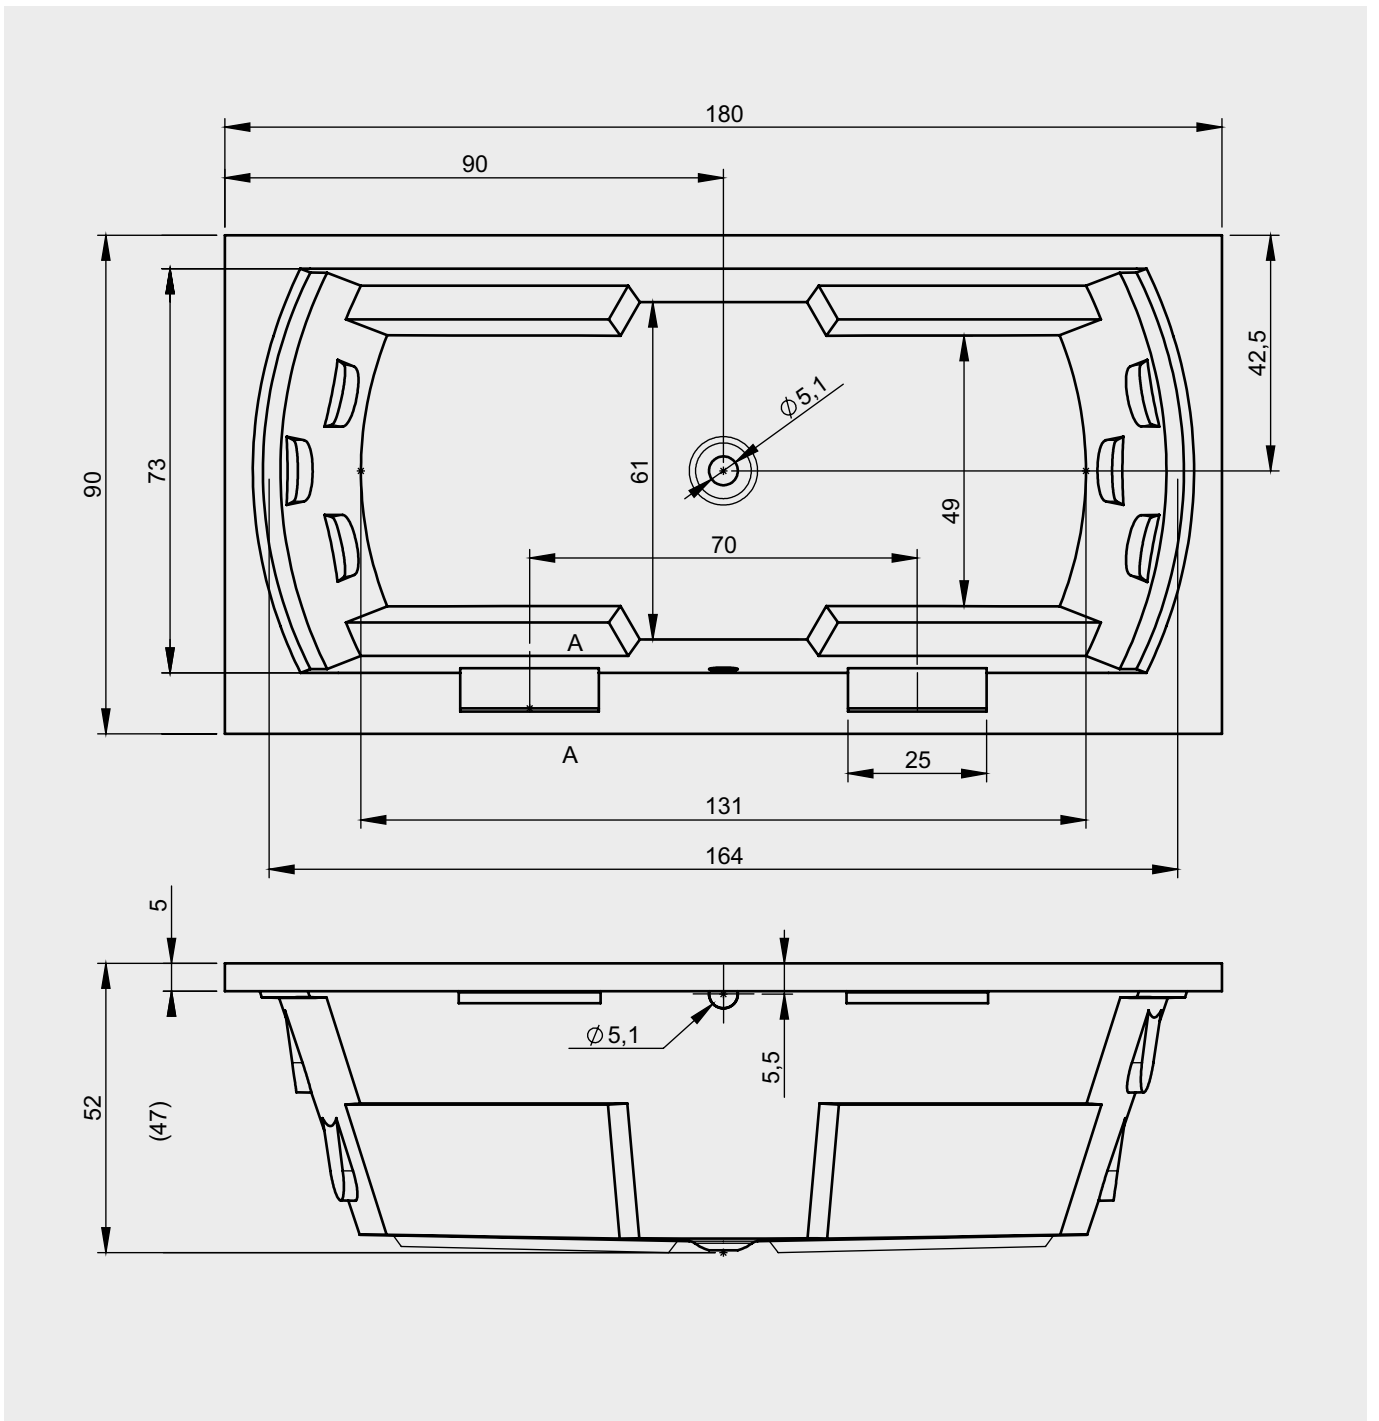

Data is subject to changes and/or errors