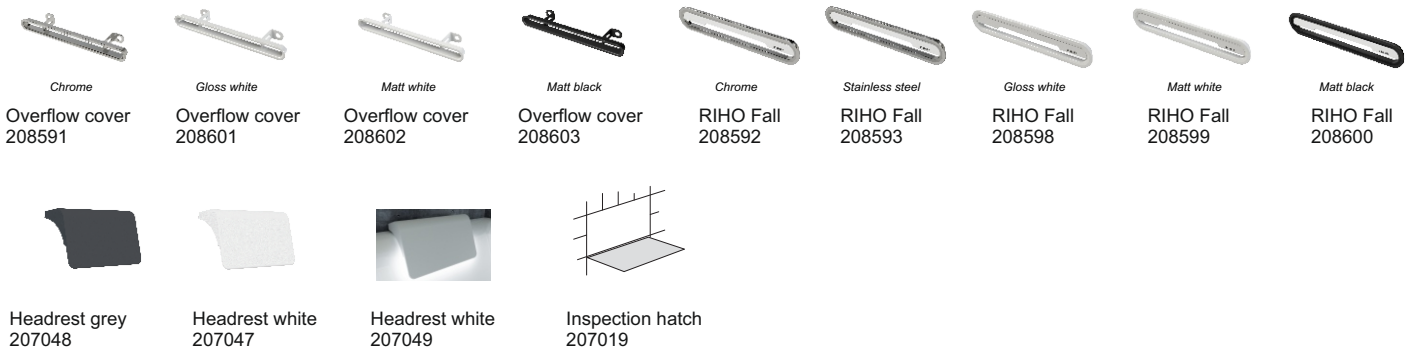

Optioneel

Whirlpool

Right type

Left type