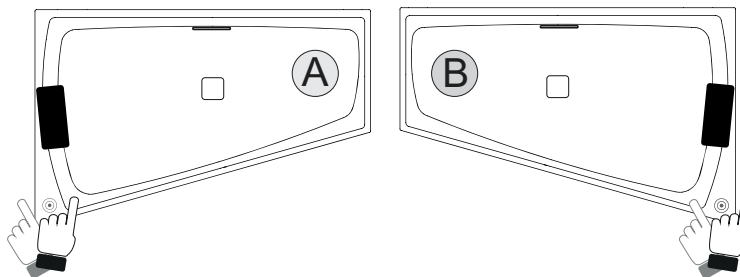

## STILL SMART

Still Smart is an asymmetrical bathtub that has a very comfortable and spacious lying side. The bath does not require much space in the bathroom due to the beveled shape at the foot end. The asymmetrical shape comes in two variants; a left and a right variant. The bath is equipped with new features. For example, a square pop-up has been placed in the bottom and the overflow is a sleekly designed elongated slot. No more turning knob, in other words. One of the options is to equip the sleek overflow opening with Riho Fall, a system to fill the bathtub via the overflow. The bath can also be fitted with lighting in the back, over which a white headrest is placed that diffuses the light into the bath.

\* The contents of the baths are measured including the (average) volume of one person.

\*\* Plug&Play are versions with acryl bonded panels for corner placing. These baths include a legset.

\*\*\* Rihopool whirlpool systems already include a legset.

AIR

FLOW

Still baths can be optionally equipped with white light and white headrest. The light can be fitted on one or two sides. Both the light and the headrest are then included.

Not for P&P version!