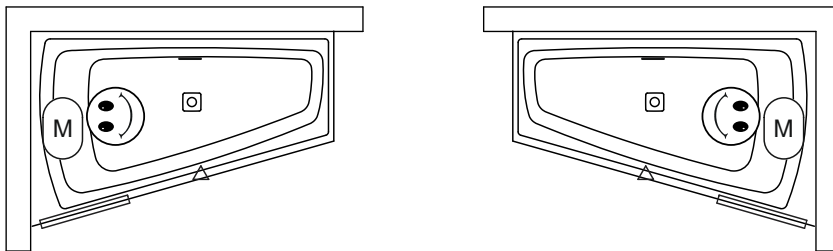

- Motor in Air en Flow
- Control panel
- Service hatch