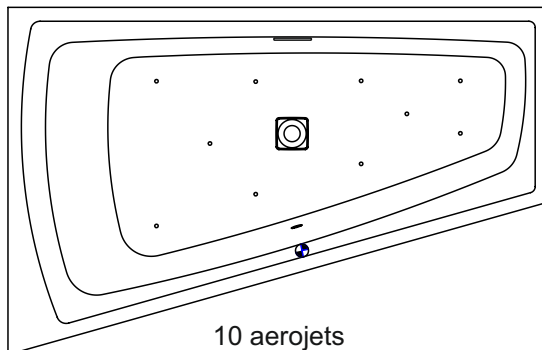

STILL SMART

Still Smart is an asymmetrical bathtub that has a very comfortable and spacious lying side. The bath does not require much space in the bathroom due to the beveled shape at the foot end. The asymmetrical shape comes in two variants; a left and a right variant. The bath is equipped with new features. For example, a square pop-up has been placed in the bottom and the overflow is a sleekly designed elongated slot. No more turning knob, in other words. One of the options is to equip the sleek overflow opening with Riho Fall, a system to fill the bathtub via the overflow. The bath can also be fitted with lighting in the back, over which a white headrest is placed that diffuses the light into the bath.

Riho acrylic bathtubs are made of high-quality acrylic, fully reinforced and all through white in colour. The acrylic baths are non-aging and UV resistant. The material is completely pore-free and smooth. Lime will adhere poorly so no bacteria remain. Therefore, the baths are easy to clean. The surface is pleasantly warm. Standard the bathtub does not include a legset but does include an overflow/drain.

Article number	L x W x H (cm)	Volume** (ltr)	Weight (kg)	Colour	Water depth (cm)	Rihopool***	Overflow (type)	Riho Fall (Optie)
B101001005	170 x 110 x 50(R)	240	34	Glossy white	41	Air / Flow	Minimalist slot	Chrome
B102001005	170 x 110 x 50(L)	240	34	Glossy white	41	Air / Flow		
B101008005 P&P*	170 x 110 x 62(R)	240	51	Glossy white	41	x		
B102008005 P&P*	170 x 110 x 62(L)	240	51	Glossy white	41	x		

* The contents of the baths are measured including the (average) volume of one person.

** Plug&Play are versions with acryl bonded panels for corner placing. These baths include a legset.

*** Rihopool whirlpool systems already include a legset.

AIR