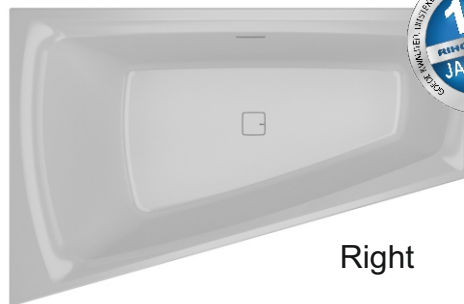

## STILL SMART

Still Smart is an asymmetrical bathtub that has a very comfortable and spacious lying side. The bath does not require much space in the bathroom due to the beveled shape at the foot end. The asymmetrical shape comes in two variants; a left and a right variant. The bath is equipped with new features. For example, a square pop-up has been placed in the bottom and the overflow is a sleekly designed elongated slot. No more turning knob, in other words. One of the options is to equip the sleek overflow opening with Riho Fall, a system to fill the bathtub via the overflow. The bath can also be fitted with lighting in the back, over which a white headrest is placed that diffuses the light into the bath.

Right

Riho acrylic bathtubs are made of high-quality acrylic, fully reinforced and all through white in colour. The acrylic baths are non-aging and UV resistant. The material is completely pore-free and smooth. Lime will adhere poorly so no bacteria remain. Therefore, the baths are easy to clean. The surface is pleasantly warm. Standard the bathtub does not include a legset but does include an overflow/drain.

Article number	L x W x H (cm)	Volume** (ltr)	Weight (kg)	Colour	Water depth (cm)	Rihopool***	Overflow (type)	Riho Fall (Optie)
<b>B101001005</b>	170 x 110 x 50(R)	240	34	Glossy white	41	Air / Flow	Minimalist slot	Chrome
<b>B102001005</b>	170 x 110 x 50(L)	240	34	Glossy white	41	Air / Flow		
<b>B101008005</b> P&P*	170 x 110 x 62(R)	240	51	Glossy white	41	x		
<b>B102008005</b> P&P*	170 x 110 x 62(L)	240	51	Glossy white	41	x		

AIR

FLOW

Still baths can be optionally equipped with white light and white headrest. The light can be fitted on one or two sides. Both the light and the headrest are then included.

Not for P&P version!