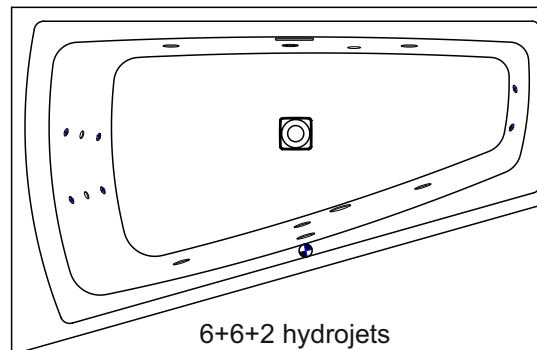

FLOW

Still baths can be optionally equipped with white light and white headrest. The light can be fitted on one or two sides. Both the light and the headrest are then included.

Not for P&P version!