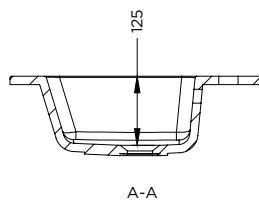

Spring Dew 80

Data subject to change