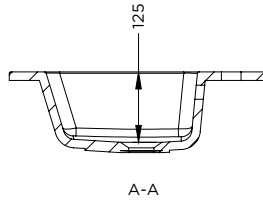

SPRING DEW

Characteristic

- Casted marble
- Matt white
- Overflow

Washbasin	Article Nr.	WxDxH (cm)	Height Inner Basin (cm)	Tap Holes	Sinks	Weight (kg)
Spring Dew 60	W003001105	60,5x46x1,5	12,5	1	1	12
Spring Dew 80	W003002105	80,5x46x1,5	12,5	1	1	14
Spring Dew 100	W003003105	100,5x46x1,5	12,5	1	1	17
Spring Dew 120	W003005105	120,5x46x1,5	12,5	2	2	20

* For tolerances, view casted marble washbasin quality control sheet.

Spring Dew 60

Spring Dew 80

Spring Dew 100

Spring Dew 120

Data subject to change

SPRING DEW

Spring Dew 60