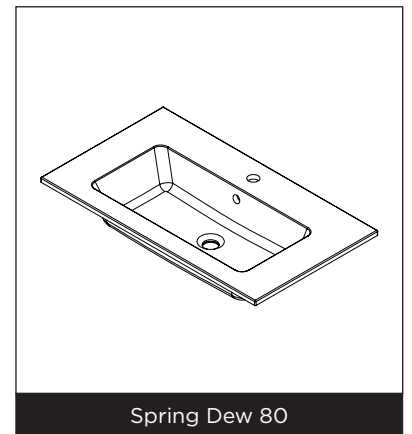

SPRING DEW

Characteristic

- Casted marble
- Matt white
- Overflow

Washbasin	Article Nr.	WxDxH (cm)	Height Inner Basin (cm)	Tap Holes	Sinks	Weight (kg)
Spring Dew 60	W003001105	60,5x46x1,5	12,5	1	1	12
Spring Dew 80	W003002105	80,5x46x1,5	12,5	1	1	14
Spring Dew 100	W003003105	100,5x46x1,5	12,5	1	1	17
Spring Dew 120	W003005105	120,5x46x1,5	12,5	2	2	20

* For tolerances, view casted marble washbasin quality control sheet.

Spring Dew 60

Spring Dew 80

Spring Dew 100

Spring Dew 120

Data subject to change

SPRING DEW

Spring Dew 60

Spring Dew 80

Data subject to change

SPRING DEW

Spring Dew 100

Spring Dew 120

Data subject to change