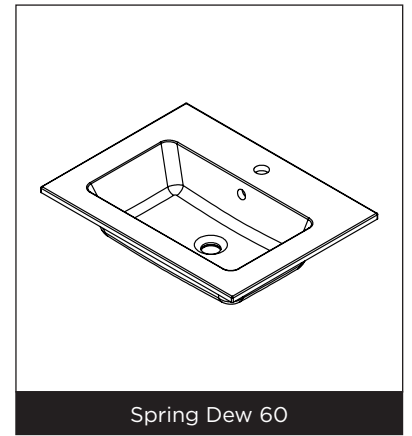

SPRING DEW

Characteristic

- Casted marble
- Matt white
- Overflow

Washbasin	Article Nr.	WxDxH (cm)	Height Inner Basin (cm)	Tap Holes	Sinks	Weight (kg)
Spring Dew 60	W003001105	60,5x46x1,5	12,5	1	1	12
Spring Dew 80	W003002105	80,5x46x1,5	12,5	1	1	14
Spring Dew 100	W003003105	100,5x46x1,5	12,5	1	1	17
Spring Dew 120	W003005105	120,5x46x1,5	12,5	2	2	20

* For tolerances, view casted marble washbasin quality control sheet.

Spring Dew 60

Spring Dew 80

Spring Dew 100

Spring Dew 120

Data subject to change

SPRING DEW

Spring Dew 60

Spring Dew 80

Data subject to change

SPRING DEW

Spring Dew 100

Spring Dew 120

Data subject to change