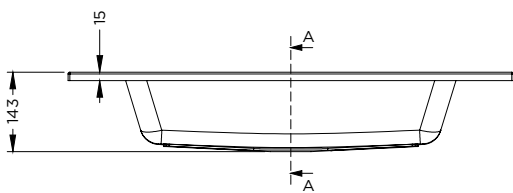

SPRING DEW

Characteristic

- Casted marble
- Matt white
- Overflow

Washbasin	Article Nr.	WxDxH (cm)	Height Inner Basin (cm)	Tap Holes	Sinks	Weight (kg)
Spring Dew 60	W003001105	60,5x46x1,5	12,5	1	1	12
Spring Dew 80	W003002105	80,5x46x1,5	12,5	1	1	14
Spring Dew 100	W003003105	100,5x46x1,5	12,5	1	1	17
Spring Dew 120	W003005105	120,5x46x1,5	12,5	2	2	20

* For tolerances, view casted marble washbasin quality control sheet.

Spring Dew 60

Spring Dew 80

Spring Dew 100

Spring Dew 120

Data subject to change

SPRING DEW

Spring Dew 60