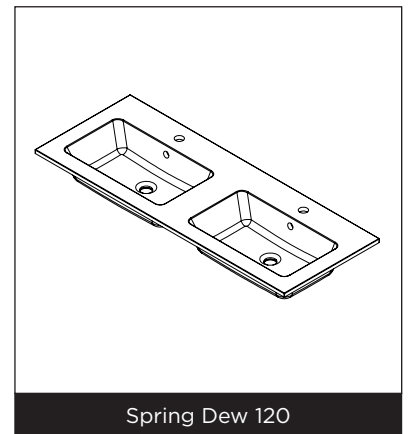

Spring Dew 120