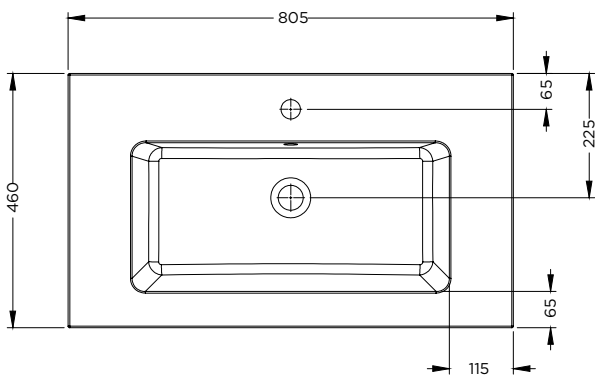

Spring Dew 80

Data subject to change