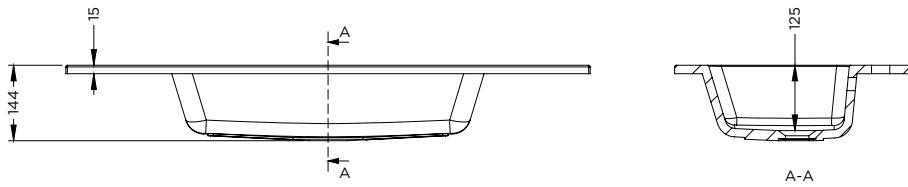

Spring Dew 120