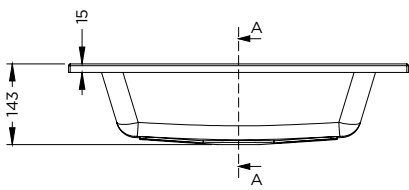

SPRING DEW

Characteristic

- Casted marble
- Matt white
- Overflow

Washbasin	Article Nr.	WxDxH (cm)	Height Inner Basin (cm)	Tap Holes	Sinks	Weight (kg)
Spring Dew 60	W003001105	60,5x46x1,5	12,5	1	1	12
Spring Dew 80	W003002105	80,5x46x1,5	12,5	1	1	14
Spring Dew 100	W003003105	100,5x46x1,5	12,5	1	1	17
Spring Dew 120	W003005105	120,5x46x1,5	12,5	2	2	20

* For tolerances, view casted marble washbasin quality control sheet.

Spring Dew 60

Spring Dew 80

Spring Dew 100

Spring Dew 120

Data subject to change

SPRING DEW

Spring Dew 60