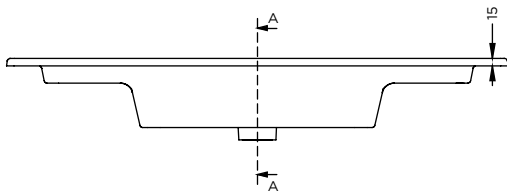

Spring Glow 120