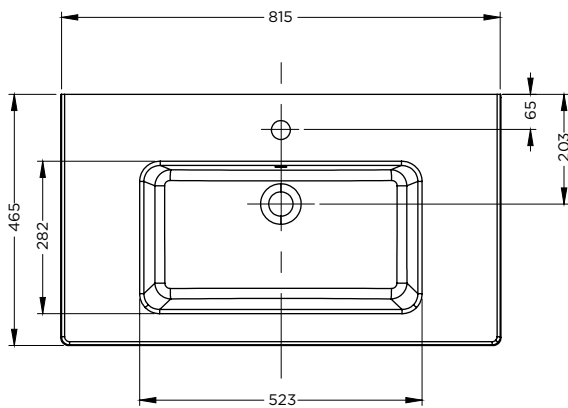

SPRING GLOW

Characteristics

- Ceramic
- Glossy white
- Overflow

Washbasin	Article Nr.	WxDxH (cm)	Height Inner Basin (cm)	Tap Holes	Sinks	Weight (kg)
Spring Glow 60	W001001005	62x47x1,5	12,1	1	1	20
Spring Glow 80	W001002005	81,5x46,5x1,5	12	1	1	23
Spring Glow 100	W001003005	101,5x46,5x1,5	12	1	1	25
Spring Glow 120	W001004005	122,5x46,5x1,5	11,7	2	2	32

* For tolerances, view ceramic washbasin quality control sheet.

Spring Glow 60

Spring Glow 80

Spring Glow 100

Spring Glow 120

Data subject to change

SPRING GLOW

Spring Glow 60