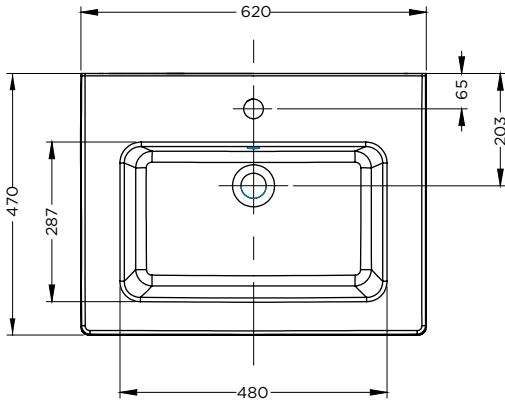

SPRING GLOW

Characteristics

- Ceramic
- Glossy white
- Overflow

Washbasin	Article Nr.	WxDxH (cm)	Height Inner Basin (cm)	Tap Holes	Sinks	Weight (kg)
Spring Glow 60	W001001005	62x47x1,5	12,1	1	1	20
Spring Glow 80	W001002005	81,5x46,5x1,5	12	1	1	23
Spring Glow 100	W001003005	101,5x46,5x1,5	12	1	1	25
Spring Glow 120	W001004005	122,5x46,5x1,5	11,7	2	2	32

* For tolerances, view ceramic washbasin quality control sheet.

Spring Glow 60

Spring Glow 80

Spring Glow 100

Spring Glow 120

Data subject to change

SPRING GLOW

Spring Glow 60