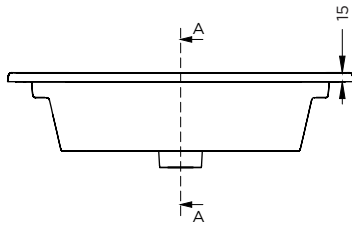

SPRING GLOW

Characteristics

- Ceramic
- Glossy white
- Overflow

Washbasin	Article Nr.	WxDxH (cm)	Height Inner Basin (cm)	Tap Holes	Sinks	Weight (kg)
Spring Glow 60	W001001005	62x47x1,5	12,1	1	1	20
Spring Glow 80	W001002005	81,5x46,5x1,5	12	1	1	23
Spring Glow 100	W001003005	101,5x46,5x1,5	12	1	1	25
Spring Glow 120	W001004005	122,5x46,5x1,5	11,7	2	2	32

* For tolerances, view ceramic washbasin quality control sheet.

Spring Glow 60

Spring Glow 80

Spring Glow 100

Spring Glow 120

Data subject to change

SPRING GLOW

Spring Glow 60