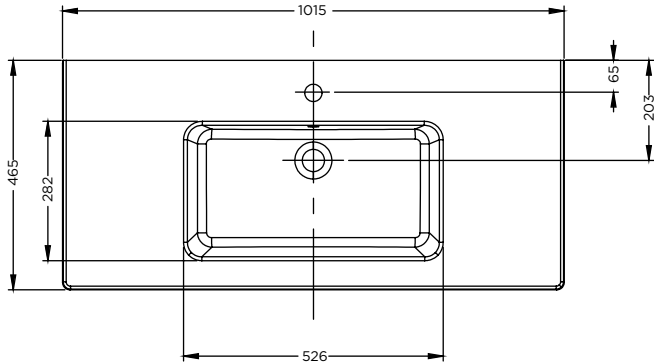

SPRING GLOW

Spring Glow 100