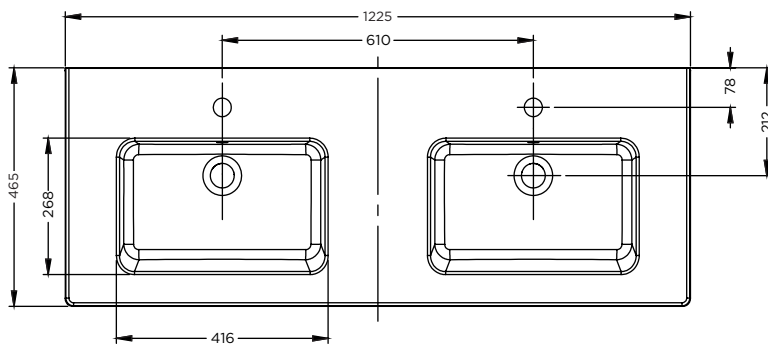

Spring Glow 120