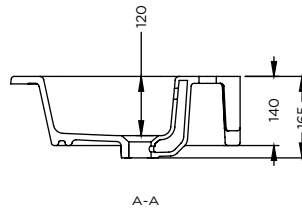

Spring Glow 120