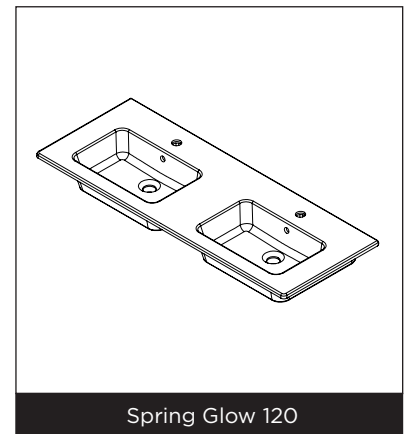

Spring Glow 120