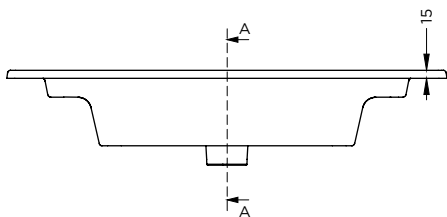

SPRING GLOW

Characteristics

- Ceramic
- Glossy white
- Overflow

Washbasin	Article Nr.	WxDxH (cm)	Height Inner Basin (cm)	Tap Holes	Sinks	Weight (kg)
Spring Glow 60	W001001005	62x47x1,5	12,1	1	1	20
Spring Glow 80	W001002005	81,5x46,5x1,5	12	1	1	23
Spring Glow 100	W001003005	101,5x46,5x1,5	12	1	1	25
Spring Glow 120	W001004005	122,5x46,5x1,5	11,7	2	2	32

* For tolerances, view ceramic washbasin quality control sheet.

Spring Glow 60

Spring Glow 80

Spring Glow 100

Spring Glow 120

Data subject to change

SPRING GLOW

Spring Glow 60