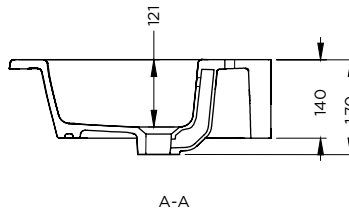

SPRING GLOW

Characteristics

- Ceramic
- Glossy white
- Overflow

Washbasin	Article Nr.	WxDxH (cm)	Height Inner Basin (cm)	Tap Holes	Sinks	Weight (kg)
Spring Glow 60	W001001005	62x47x1,5	12,1	1	1	20
Spring Glow 80	W001002005	81,5x46,5x1,5	12	1	1	23
Spring Glow 100	W001003005	101,5x46,5x1,5	12	1	1	25
Spring Glow 120	W001004005	122,5x46,5x1,5	11,7	2	2	32

* For tolerances, view ceramic washbasin quality control sheet.

Spring Glow 60

Spring Glow 80

Spring Glow 100

Spring Glow 120

Data subject to change

SPRING GLOW

Spring Glow 60