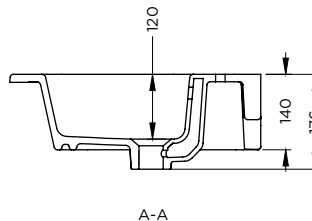

SPRING GLOW

Characteristics

- Ceramic
- Glossy white
- Overflow

Washbasin	Article Nr.	WxDxH (cm)	Height Inner Basin (cm)	Tap Holes	Sinks	Weight (kg)
Spring Glow 60	W001001005	62x47x1,5	12,1	1	1	20
Spring Glow 80	W001002005	81,5x46,5x1,5	12	1	1	23
Spring Glow 100	W001003005	101,5x46,5x1,5	12	1	1	25
Spring Glow 120	W001004005	122,5x46,5x1,5	11,7	2	2	32

* For tolerances, view ceramic washbasin quality control sheet.

Spring Glow 60

Spring Glow 80

Spring Glow 100

Spring Glow 120

Data subject to change

SPRING GLOW

Spring Glow 60