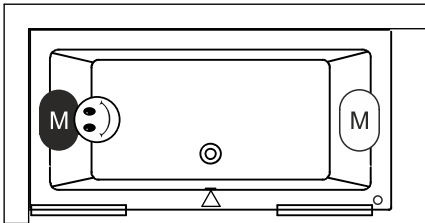

Additional to purchase

Whirlpools already include a legset!

207093
207095

70, 75 & 80 width bathtubs
90 width bathtubs

	Mc Alpine	Viega Multitplex Trio	Viega Multiplex	Riho zwart
B132 ~ B138	70cm 208867	70cm 208873	70cm 208875	105cm 208711
B132 ~ B138 PLUG&PLAY	100cm 208869	100cm 208874	100cm 208876	

Optional to purchase

Headrest 17
207041

Headrest 19
207043

Headrest 19
207044

Headrest 12
207033

Headrest 12
207034

See lower

Inspection hatch
207019

Right type

Left type

Motor in Air or Flow
(Hydro or Aero)
Hydro motor in Joy and Bliss
(Hydro + Aero)

Aero Motor in Joy and Bliss
(Hydro + Aero)

Control panel

Cleanpool inlet

Service hatch

BAD SCHERM	Scandic X107	Scandic X108	Scandic X109	Scandic X109V	Scandic X409	Scandic X500	Novik Z107	Novik Z500	Grid GB501	Lucid GD501

Model	A	B	C	D	E	F	G	H
B138001	160	70	47	144	111	44	54	X
B132001	170	75	47	154	115	49	59	28
B132015005 | B132016005								51
B133001	180	80	47,5	164	125	54	64	28
B133015005 | B133016005								56
B134001	180	90	48	158	119	63	70	28
B134014005 | B134015005								62
B135001	190	80	47,5	174	135	54	64	28
B135014005 | B135015005								56
B136001	190	90	47,5	174	135	64	74	28
B136014005 | B136015005								62
B137001	200	90	47,5	184	146	64	74	28
B137014005 | B137015005								66

Data is subject to changes and/or errors