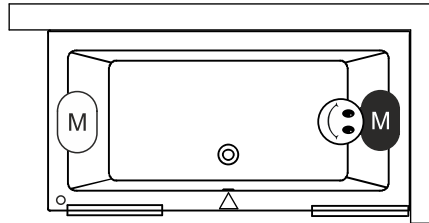

Data is subject to changes and/or errors

Additional to purchase

Whirlpools already include a legset!

207093
207095

70, 75 & 80 width bathtubs
90 width bathtubs

	Mc Alpine	Viega Multitplex Trio	Viega Multiplex	Riho zwart
B132 ~ B138	70cm 208867	70cm 208873	70cm 208875	105cm 208711
B132 ~ B138 PLUG&PLAY	100cm 208869	100cm 208874	100cm 208876	

Right type

Left type

Motor in Air or Flow
(Hydro or Aero)
Hydro motor in Joy and Bliss
(Hydro + Aero)

Aero Motor in Joy and Bliss
(Hydro + Aero)

Control panel

Cleanpool inlet

Service hatch

BAD SCHERM	Scandic X107	Scandic X108	Scandic X109	Scandic X109V	Scandic X409	Scandic X500	Novik Z107	Novik Z500	Grid GB501	Lucid GD501
------------	--------------	--------------	--------------	---------------	--------------	--------------	------------	------------	------------	-------------