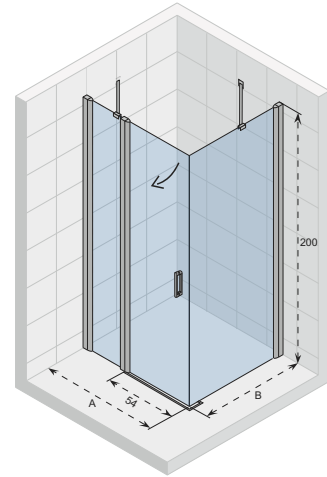

NOVIK Z203

The shower cabin consists of an outward opening door and a fixed shower side wall, held by a 45° stabilizer bar. The door of 54 cm is attached to a short wall.

The Novik symmetrical shower cabins have a classic and at the same time modern appearance. The doors have an open handle and usually open outwards. The profiles are polished aluminium and the 6 mm thick glass is fitted with Riho Shield. Novik guarantees a good price/quality ratio. The cabins and walls are easy to install.

Hardened glass with Riho Shield

Parts are reversible

Thickness of the glass is 8 mm

CE approved, according to EN12150-1

The special seal profile position, the glass profile and the glass screen prevent splashing water making its way out.

45 Degree stabilisation bar rectangular

Door with lift mechanism

| Article number | H x W x D (cm) | A (cm) | B (cm) | Glass (mm) |
|------------------|----------------|-------------|-------------|------------|
| GZ7090080 | 200 x 90 x 80 | 85,8 - 86,8 | 75,8 - 76,8 | 6 |
| GZ7090090 | 200 x 90 x 90 | 85,8 - 86,8 | 85,8 - 86,8 | 6 |