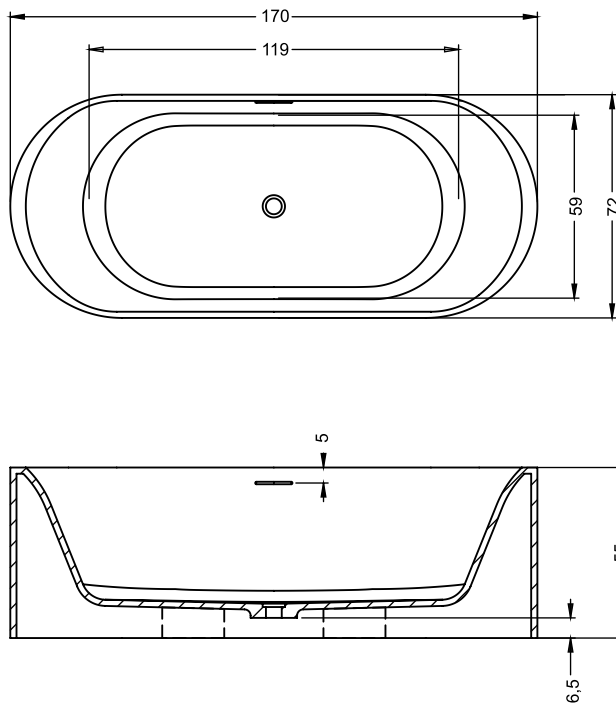

## VALOR

This matt white freestanding solid surface bathtub is a symmetrical bathtub with a beautiful, sleek, continuous bath wall. In the bottom is a pop-up in the same color as the bathtub itself. The bathtub has a lot of interior space despite the bathtub's modest exterior dimensions. The outside of the bathtub can be sprayed in a Sikkens or standard RAL color. A compact headrest has been designed for this bathtub, which contributes to the existing comfortable lying shape of this bathtub. This bath also has a semi-detached variant with the same sleek design.

Article nr.	Volume* (ltr)	Weight (kg)
B130001105	218	158

\* The contents of the baths are measured including the (average) volume of one person.