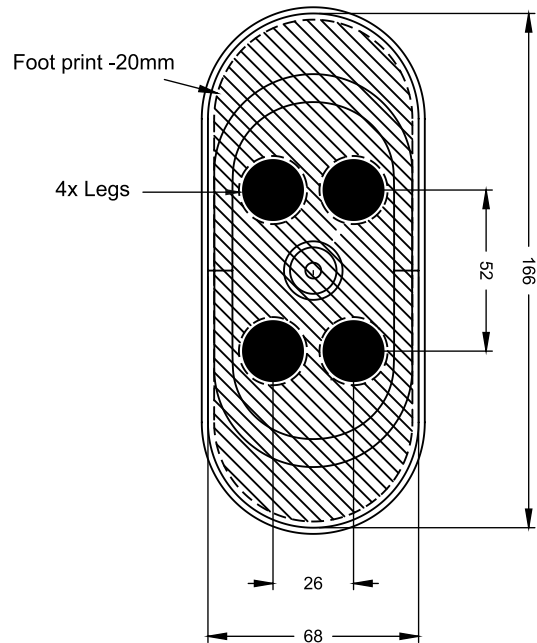

## VALOR

This matt white freestanding solid surface bathtub is a symmetrical bathtub with a beautiful, sleek, continuous bath wall. In the bottom is a pop-up in the same color as the bathtub itself. The bathtub has a lot of interior space despite the bathtub's modest exterior dimensions. The outside of the bathtub can be sprayed in a Sikkens or standard RAL color. A compact headrest has been designed for this bathtub, which contributes to the existing comfortable lying shape of this bathtub. This bath also has a semi-detached variant with the same sleek design.

Article nr.	Volume* (ltr)	Weight (kg)
B130001105	218	158

\* The contents of the baths are measured including the (average) volume of one person.