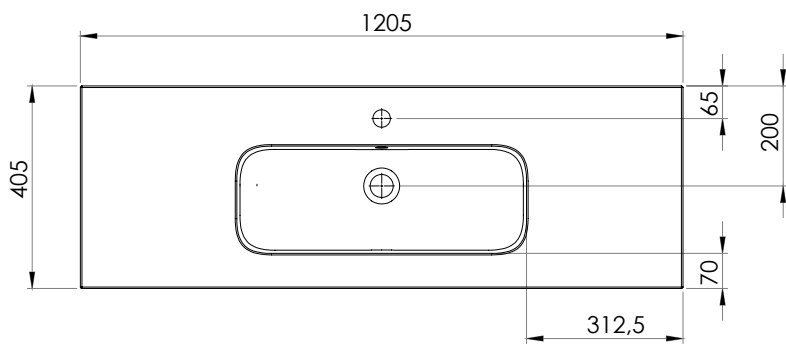

SPRING BLUSH

Data subject to change