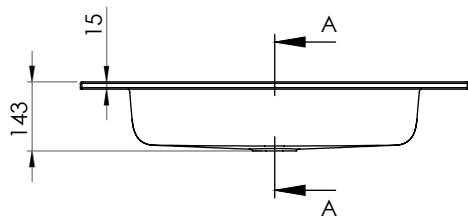

SPRING BLUSH

Characteristic

- Casted marble
- Glossy white
- Overflow

Washbasin	Article Nr.	WxDxH (cm)	Height Inner Basin (cm)	Tap Holes	Sinks	Weight (kg)
Spring Blush 60	F70089	60x40x8	12,8	1	1	16
Spring Blush 80	F70090	80x40x8	12,8	1	1	22
Spring Blush 100	F70091	100x40x8	12,8	1	1	27
Spring Blush 120	F70093	120x40x8	12,8	1	1	31

*For tolerances, view casted marble washbasin quality control sheet (IQ00041).

Spring Blush 60

Spring Blush 80

Spring Blush 100

Spring Blush 120

Data subject to change

SPRING BLUSH

Spring Blush 60