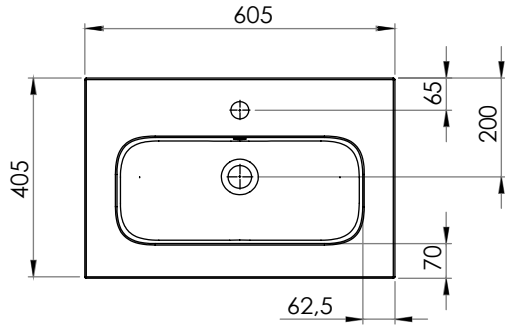

SPRING BLUSH

Characteristic

- Casted marble
- Glossy white
- Overflow

Washbasin	Article Nr.	WxDxH (cm)	Height Inner Basin (cm)	Tap Holes	Sinks	Weight (kg)
Spring Blush 60	F70089	60x40x8	12,8	1	1	16
Spring Blush 80	F70090	80x40x8	12,8	1	1	22
Spring Blush 100	F70091	100x40x8	12,8	1	1	27
Spring Blush 120	F70093	120x40x8	12,8	1	1	31

*For tolerances, view casted marble washbasin quality control sheet (IQ00041).

Spring Blush 60

Spring Blush 80

Spring Blush 100

Spring Blush 120

Data subject to change

SPRING BLUSH

Spring Blush 60