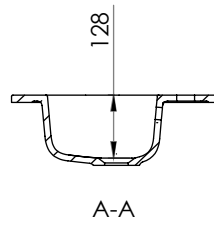

SPRING BLUSH

Spring Blush 60