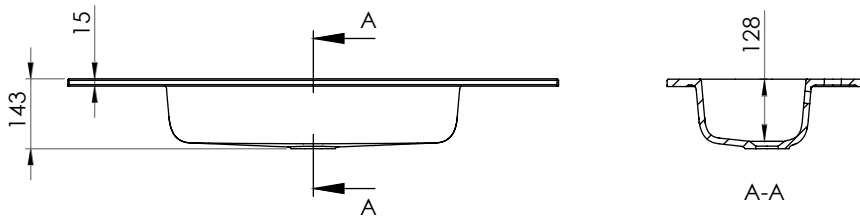

SPRING BLUSH

Data subject to change