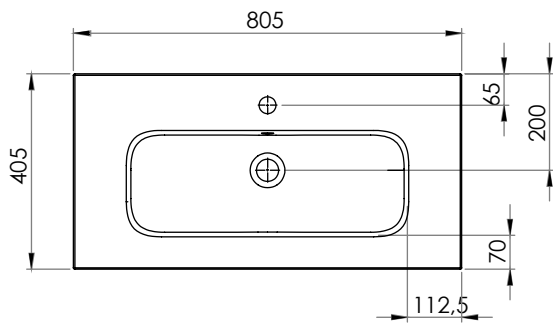

SPRING BLUSH

Characteristic

- Casted marble
- Glossy white
- Overflow

Washbasin	Article Nr.	WxDxH (cm)	Height Inner Basin (cm)	Tap Holes	Sinks	Weight (kg)
Spring Blush 60	F70089	60x40x8	12,8	1	1	16
Spring Blush 80	F70090	80x40x8	12,8	1	1	22
Spring Blush 100	F70091	100x40x8	12,8	1	1	27
Spring Blush 120	F70093	120x40x8	12,8	1	1	31

*For tolerances, view casted marble washbasin quality control sheet (IQ00041).

Spring Blush 60

Spring Blush 80

Spring Blush 100

Spring Blush 120

Data subject to change

SPRING BLUSH

Spring Blush 60