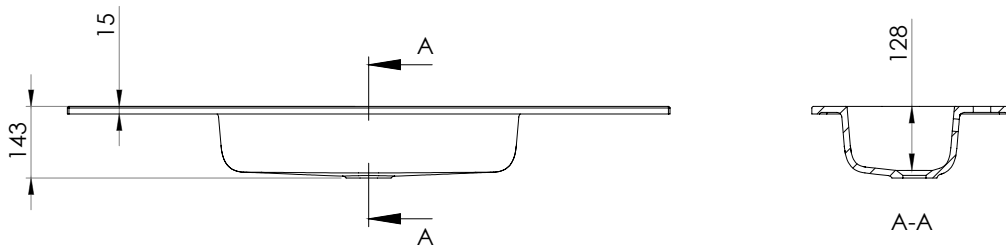

SPRING BLUSH

Data subject to change