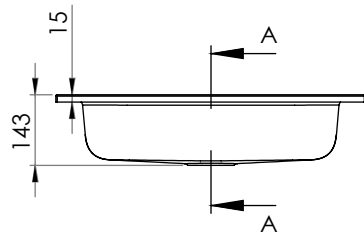

SPRING BLUSH

Characteristic

- Casted marble
- Glossy white
- Overflow

Washbasin	Article Nr.	WxDxH (cm)	Height Inner Basin (cm)	Tap Holes	Sinks	Weight (kg)
Spring Blush 60	F70089	60x40x8	12,8	1	1	16
Spring Blush 80	F70090	80x40x8	12,8	1	1	22
Spring Blush 100	F70091	100x40x8	12,8	1	1	27
Spring Blush 120	F70093	120x40x8	12,8	1	1	31

*For tolerances, view casted marble washbasin quality control sheet (IQ00041).

Spring Blush 60

Spring Blush 80

Spring Blush 100

Spring Blush 120

Data subject to change

SPRING BLUSH

Spring Blush 60