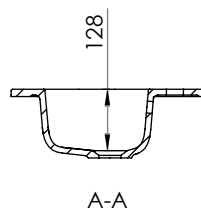

Spring Blush 80

Data subject to change