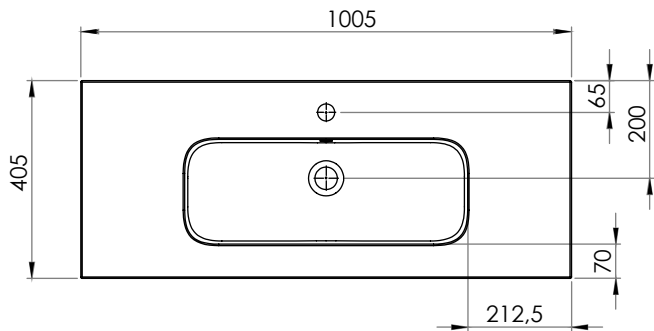

SPRING BLUSH

Data subject to change